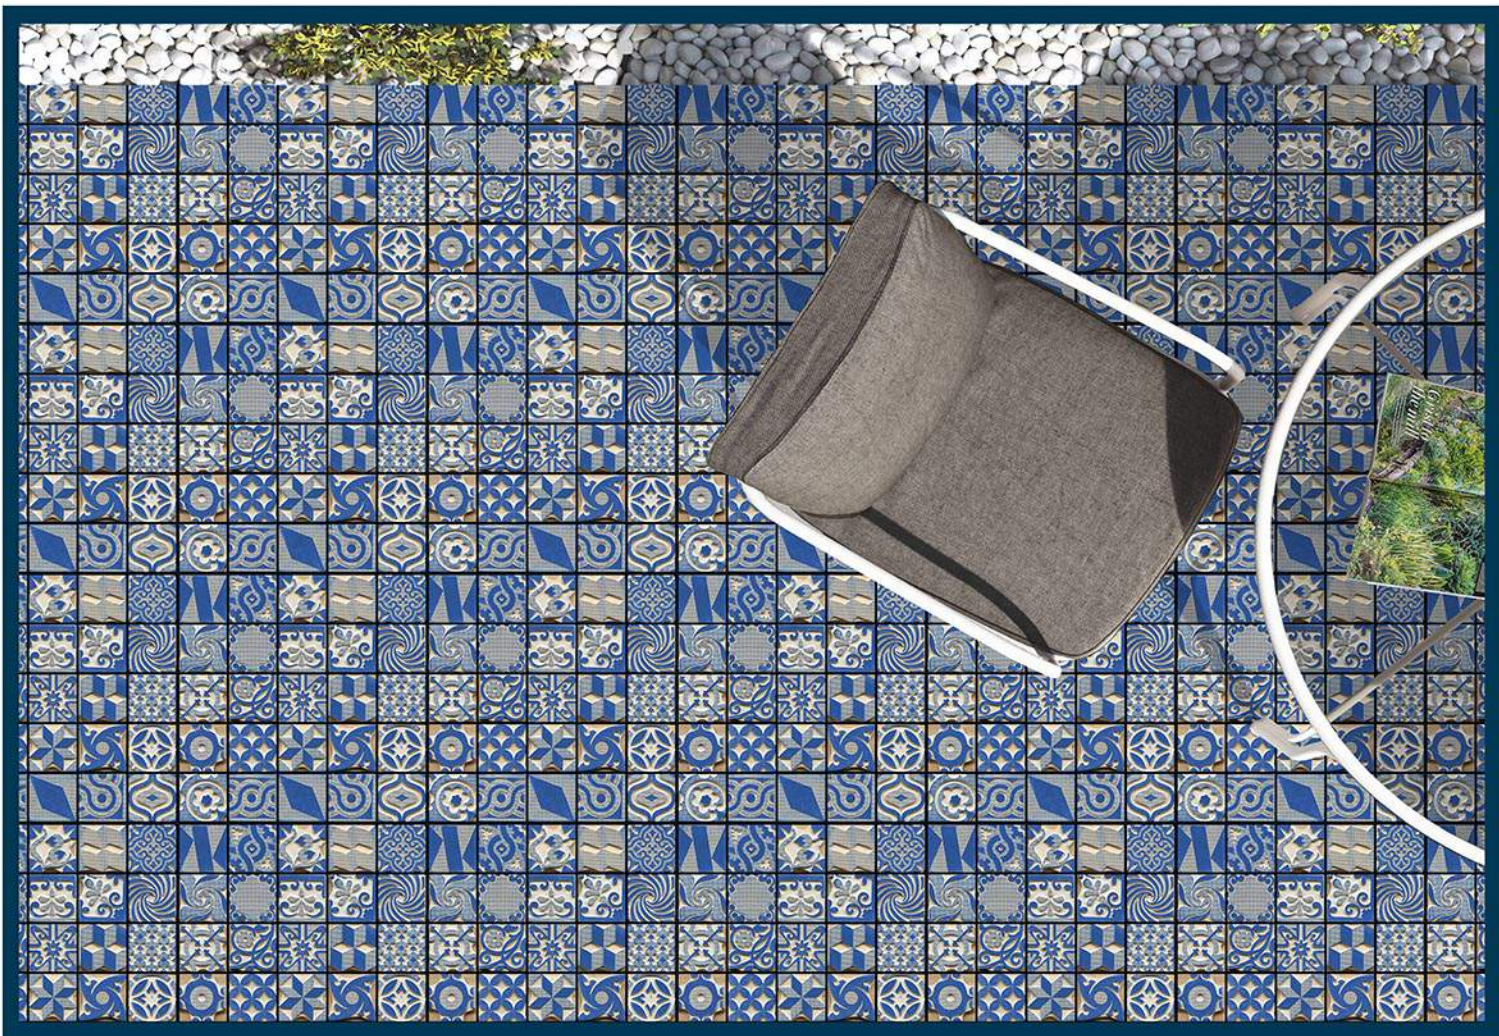

MATT
300x300mm
DIGITAL PARKING TILES

150

Technical Specification

Sr. No.	Characteristics	EN:177B-II AIS:13755	SILVENTA VALUE
1	Deviation in Length	± 2.5%	± 0.1%
2	Deviation in Thickness	± 2.5%	± 1.0%
3	Wedging	± 1.0%	± 0.2%
4	Surface Flatness	± 1.5%	± 0.2%
5	Water Absorption	< 2.0%	< 0.5%
6	Mohs Hardness		8
7	Flexural Strength	> 20 N/mm²	> 45 N/mm²
8	Abrasion Resistance	< 204 mm² (EN 176)	< 144 mm²
9	Thermal Expansion	9x10.6 (EN 176)	6x10.6
10	Thermal Shock Resistance	No Damage	No Damage
11	Resistance to acid (Wt. Loss)	< 1.5%	< 0.4%
12	Skid Resistance (Friction coefficient)	> 0.4 (EN 176)	> 0.6
13	Breaking Strength	± 2.5%	400 Kg/cm²
14	Stain Resistance	Resistant (EN 176)	Resitant
15	Moisture Expansion	Nil (EN 176)	Nil

Note : 1. Our conformity to the above standards is applicable only for premium quality.

Packing Detail

Sr. No.	Size	Thickness (mm)(Approx)	Pieces Per Box	Area/Box Sq. ft.	Area/Box Sq. mt.	Wt./Box Kgs. (Approx)
1	300mm x 300mm (12"x12")	9.00	8	7.75	0.72	13.500
1	300mm x 300mm (DG)	9.00	8	7.75	0.72	13.500
1	300mm x 300mm (DG)	9.00	8	7.75	0.72	13.500

Note :

1. Certain amount of size and shade variation is inherent in all ceramic products.
2. Our conformity to the above First is applicable only for Quality.
3. Colour shown are as accurate as the limitations of the printing process will allow. Prospective customers are advised to inspect a sample of the tile before ordering. Every effort has been made to ensure the accuracy of the information given. However the company reserve the right to change the specification without prior notice. Sometimes variations in shade or size being inherent to ceramic industry may occur. It is suggest to check the tiles before purchase any laying as the company dose not accept responsibility once the tiles are laid.

Features :

Suitable For Floor

Frost Resistance

Anti Slip

Break Resistance

Easy To Install

Chemical Resistance

Resistance To Abrasion

Maintenance Free

Eco Friendly