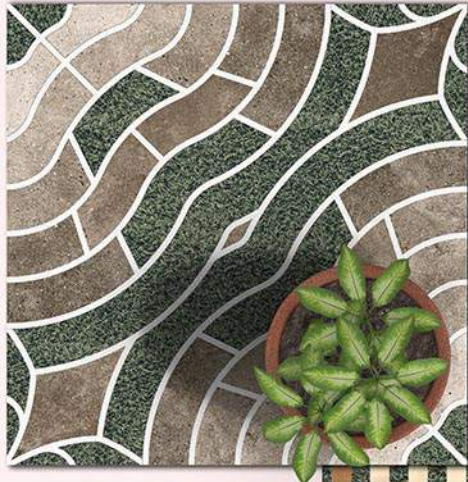

LORENA
TILES LLP

**COLLECTION
2022**

GREEN X STONE

30C^x
300MM

MATT
300x300mm
DIGITAL PARKING TILES

MATT
300x300mm
DIGITAL PARKING TILES

102

MATT
300x300mm
DIGITAL PARKING TILES