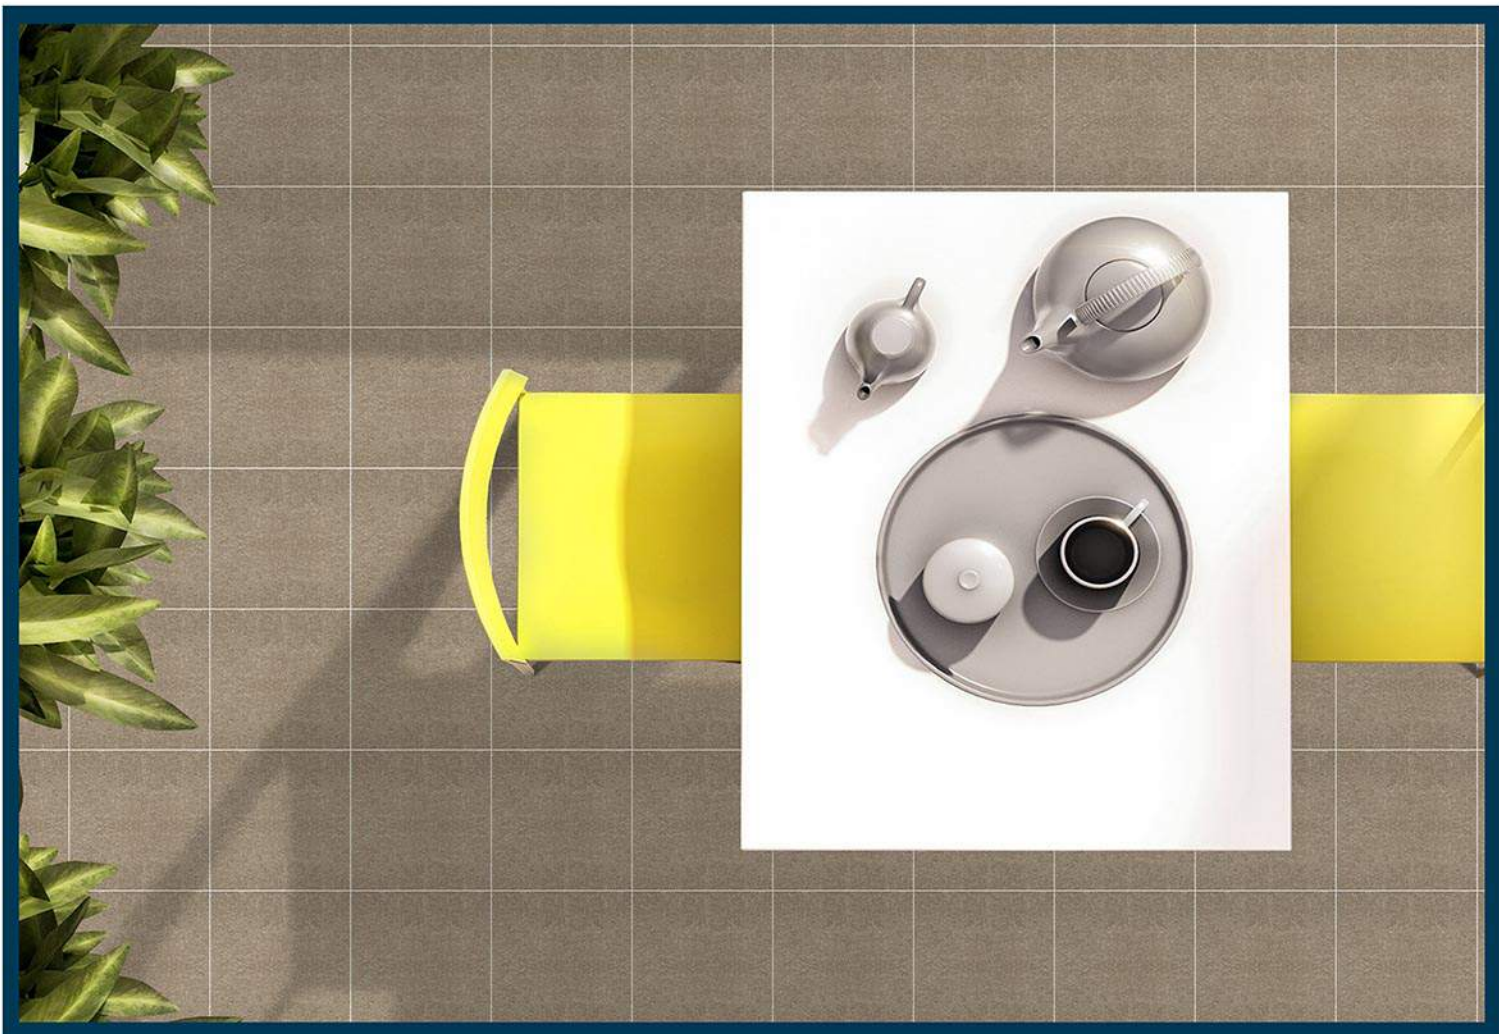

MATT
300x300mm
DIGITAL PARKING TILES

123