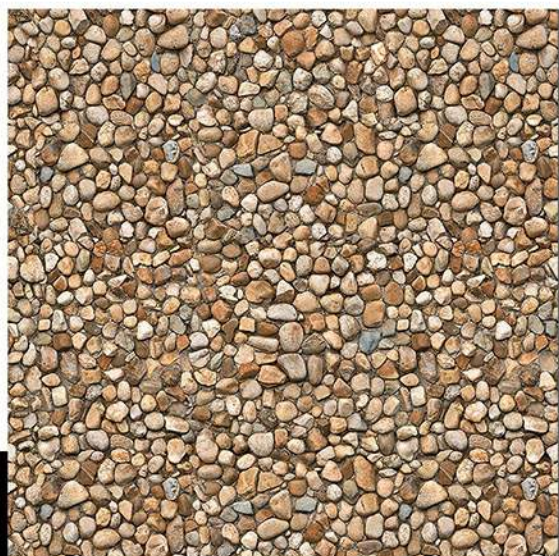

LORENA
TILES LLP

**COLLECTION
2022**

GREEN X STONE

30C^x
300MM

MATT
300x300mm
DIGITAL PARKING TILES

MATT
300x300mm
DIGITAL PARKING TILES

102

MATT
300x300mm
DIGITAL PARKING TILES