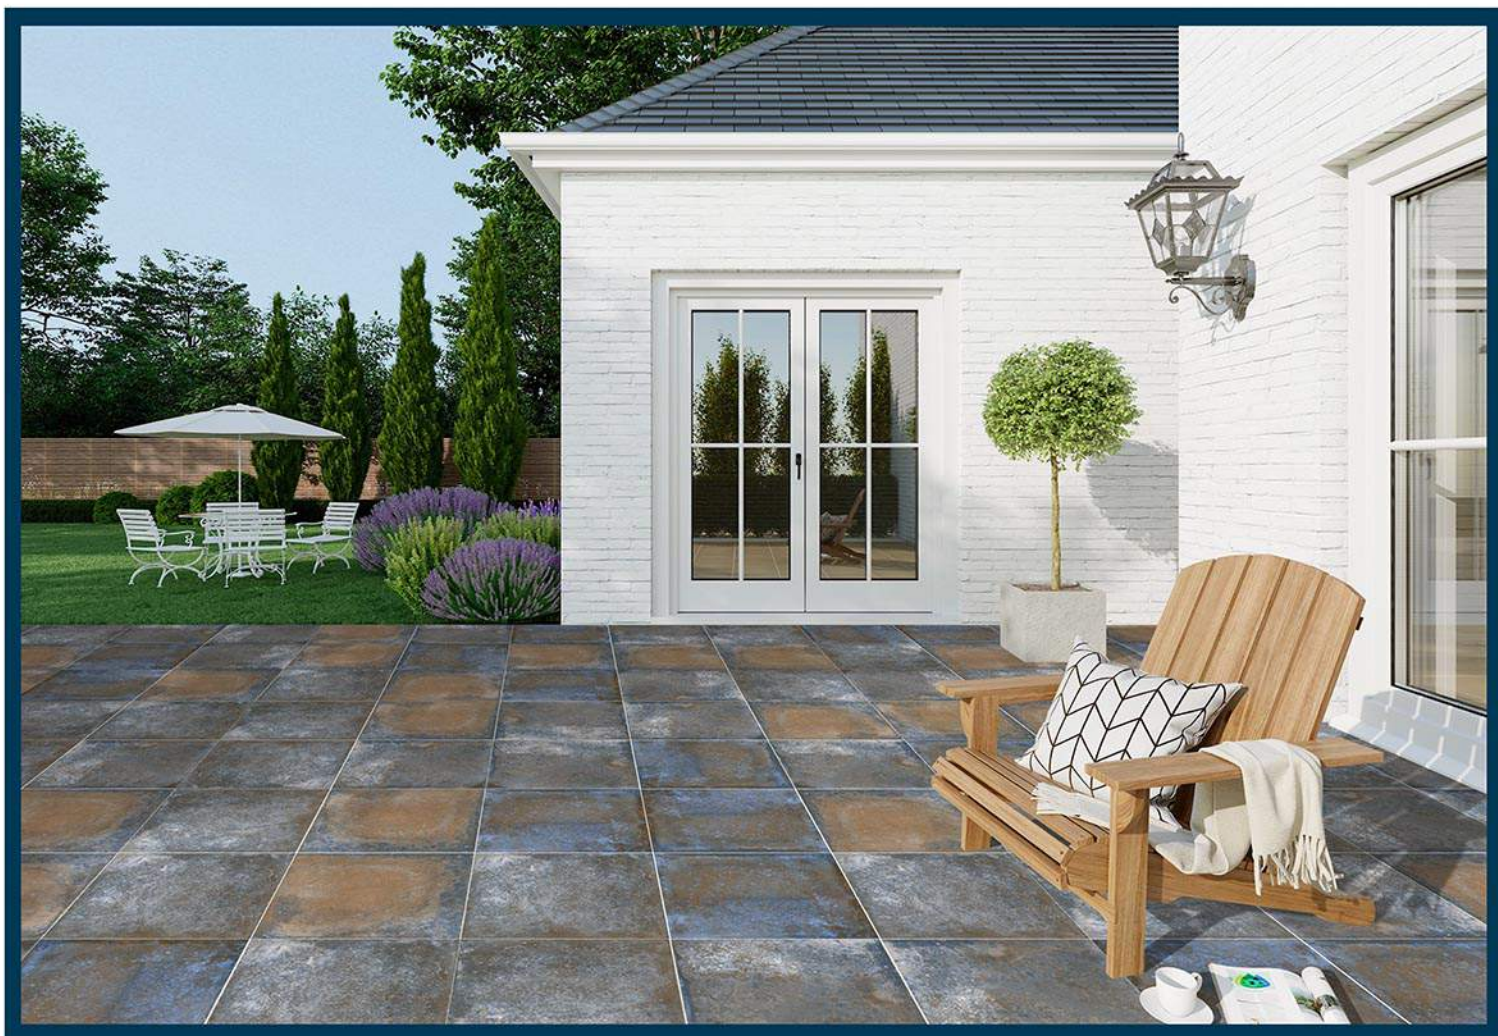

PUNCH

MATT
300x300mm
DIGITAL PARKING TILES

128 (RANDOM)