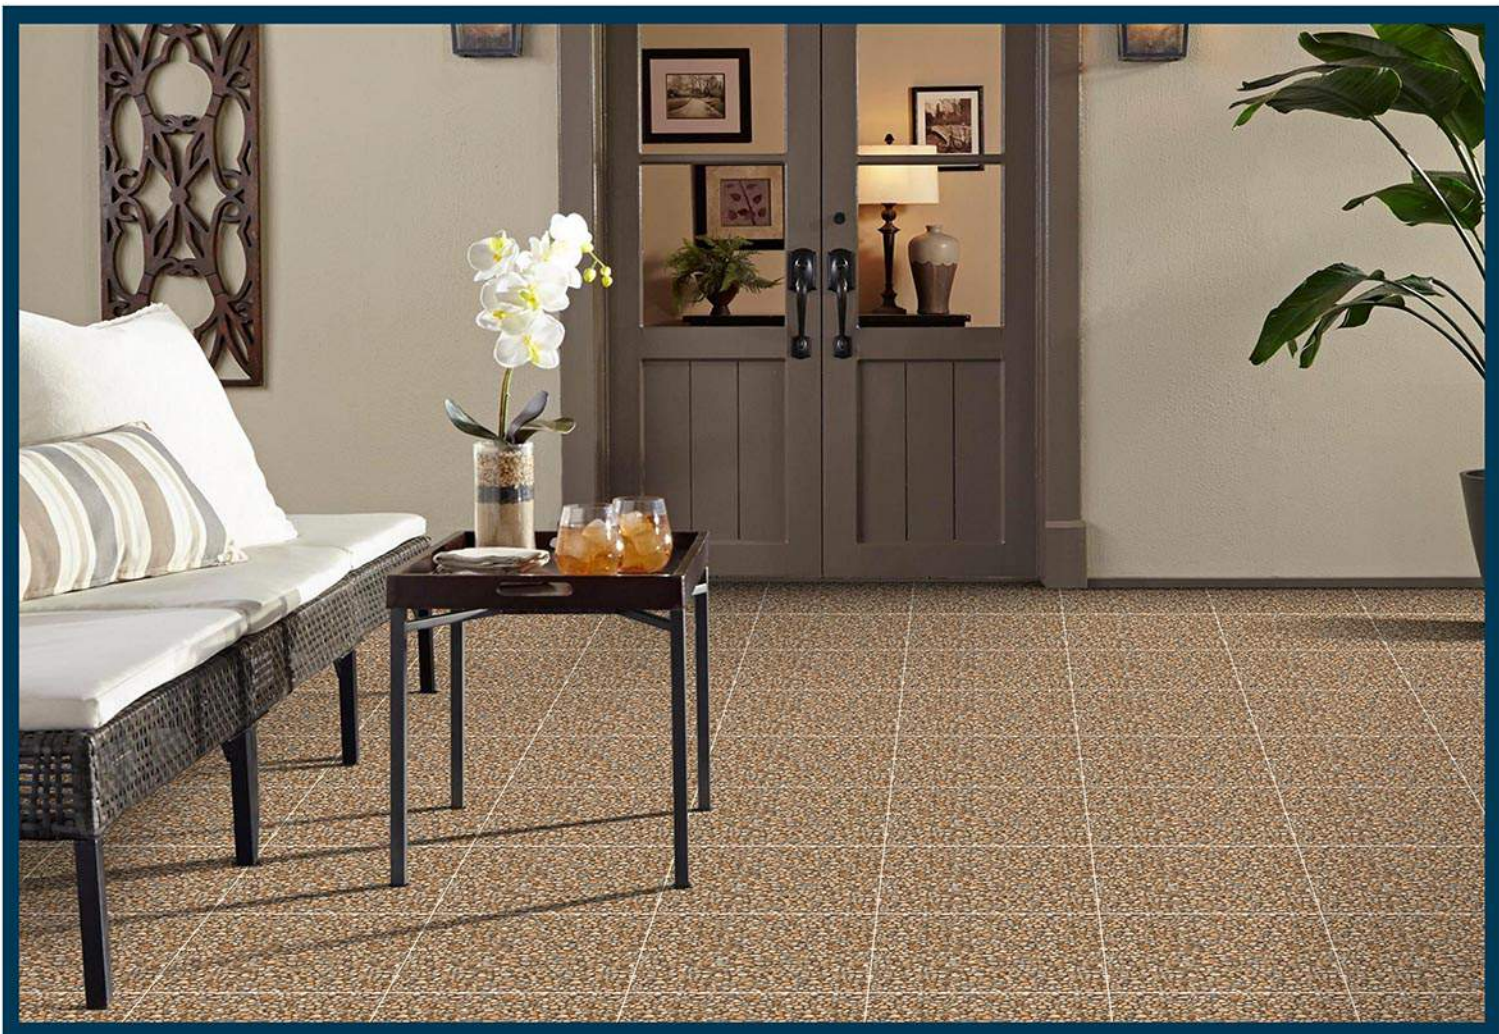

LORENA
TILES LLP

**COLLECTION
2022**

GREEN X STONE

30C^x
300MM

MATT
300x300mm
DIGITAL PARKING TILES

MATT
300x300mm
DIGITAL PARKING TILES

102

MATT
300x300mm
DIGITAL PARKING TILES