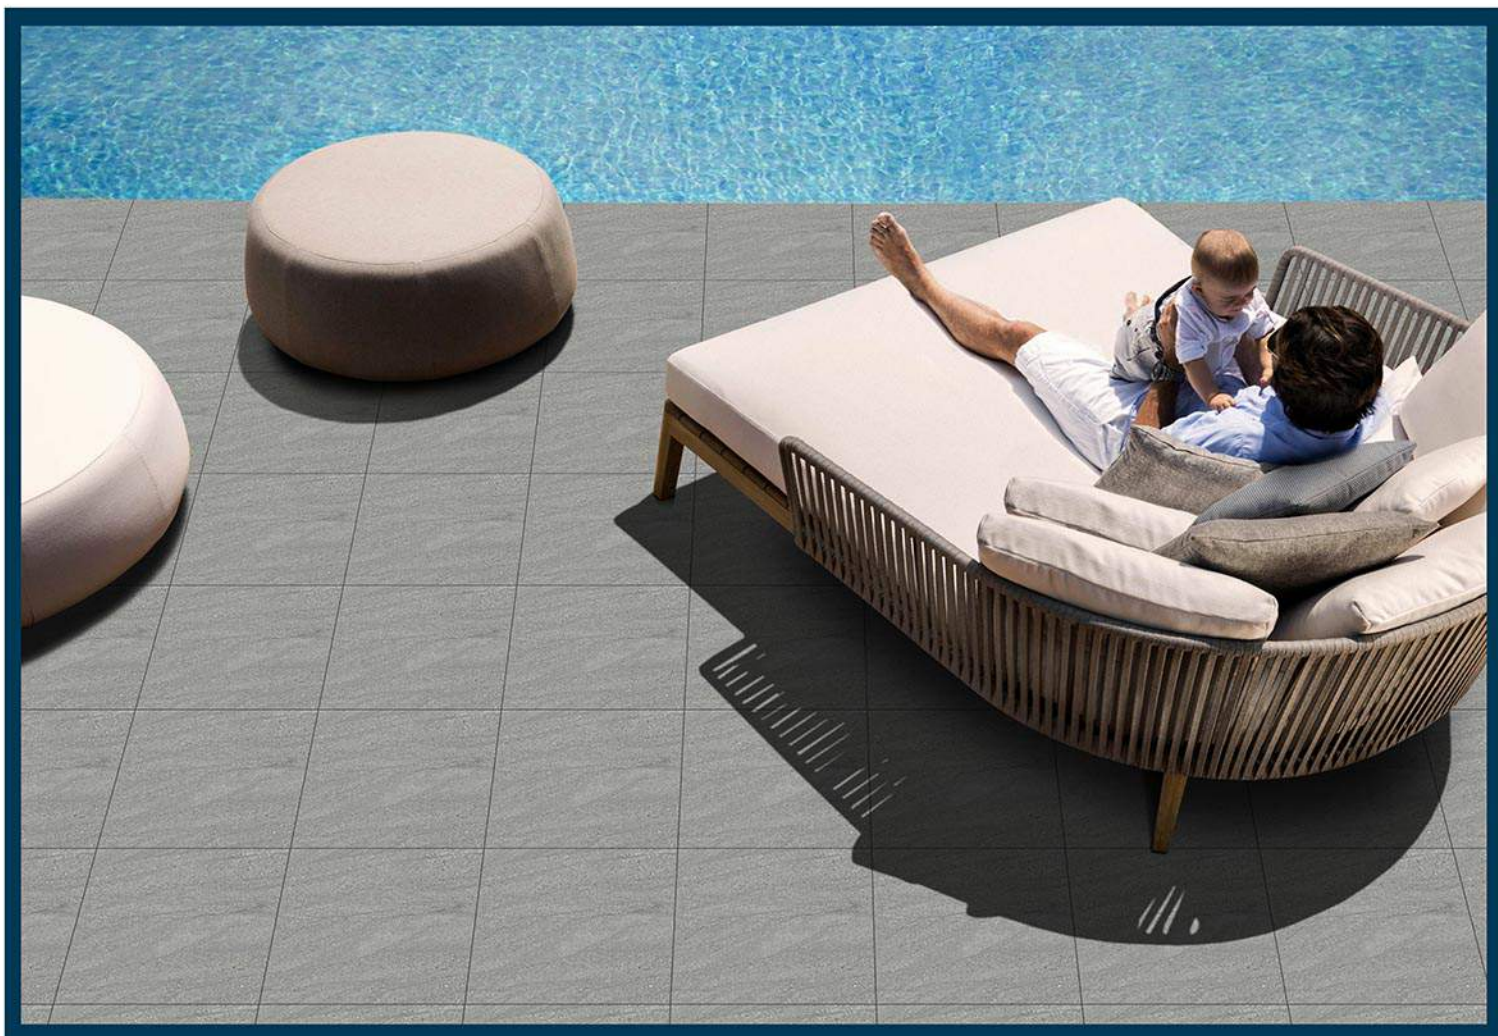

LORENA
TILES LLP

**COLLECTION
2022**

GREEN X STONE

30C^x
300MM

MATT
300x300mm
DIGITAL PARKING TILES

MATT
300x300mm
DIGITAL PARKING TILES

102

MATT
300x300mm
DIGITAL PARKING TILES