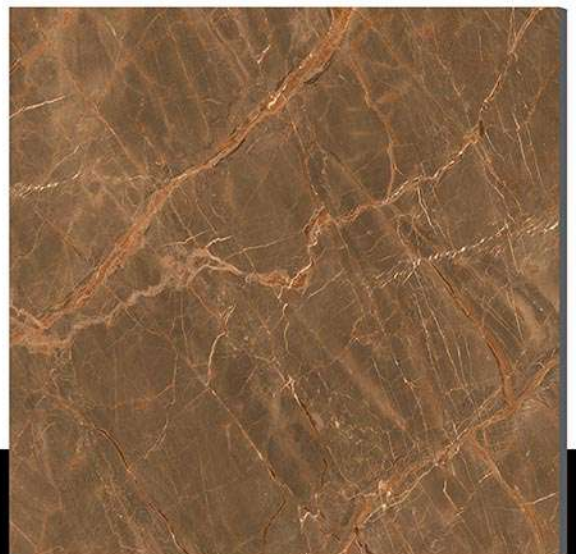

830 L

830 D

MATT
300x300mm

DIGITAL PARKING TILES

831 L

831 D

MATT
300x300mm
DIGITAL PARKING TILES

832 L