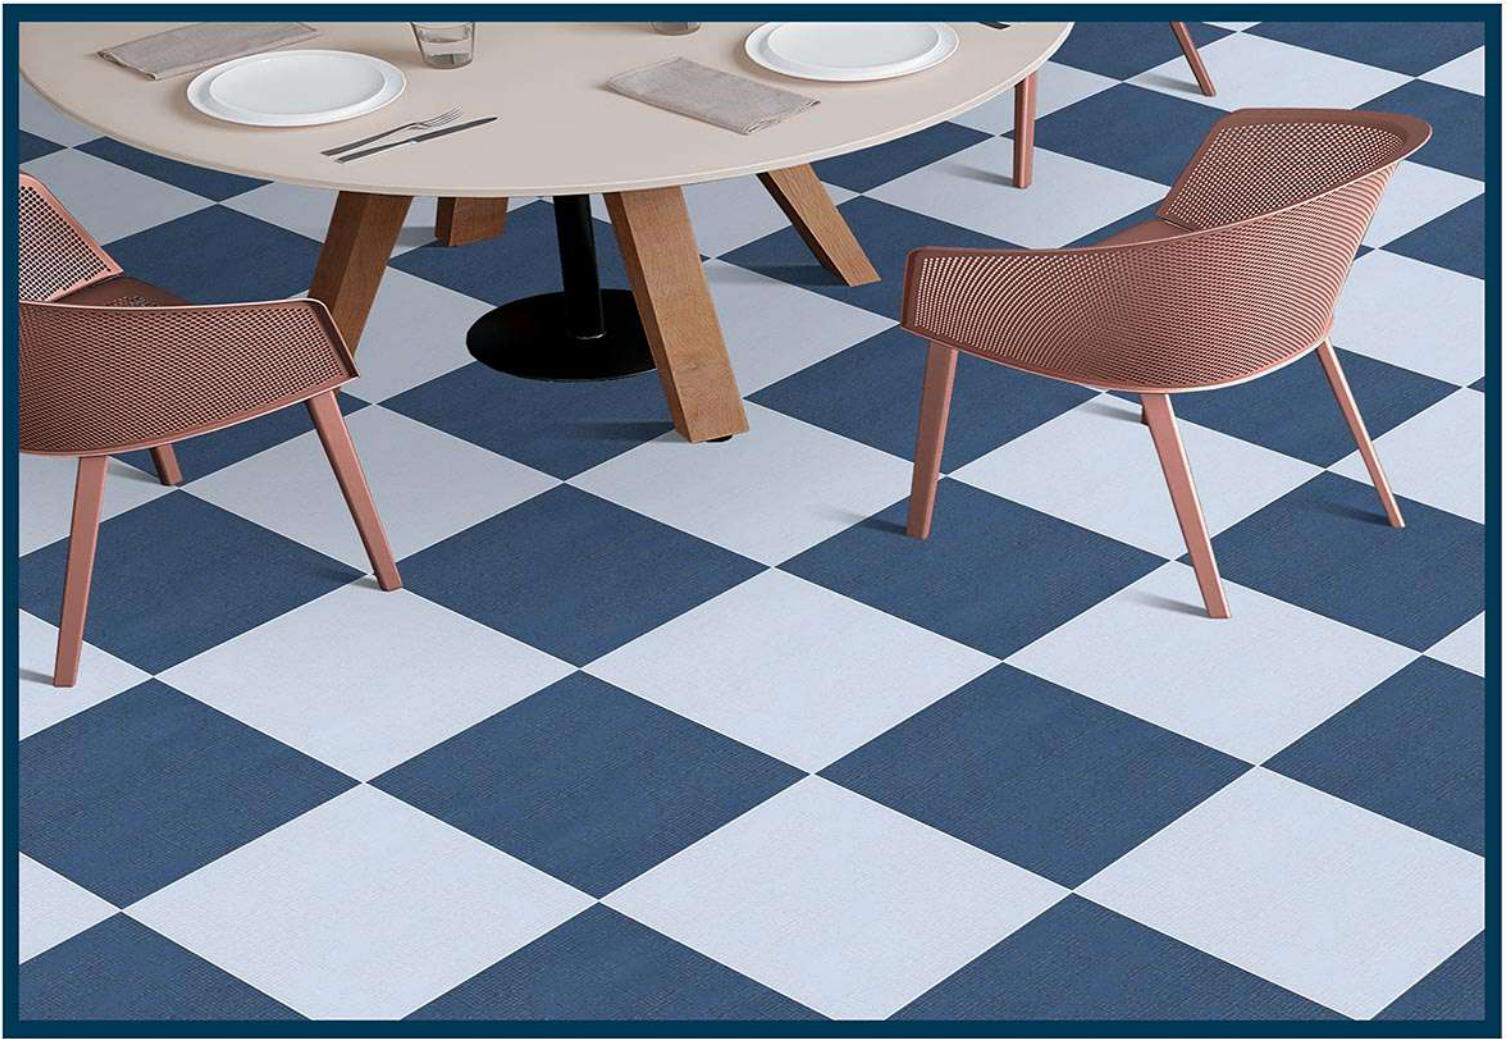

834 D

MATT
300x300mm

DIGITAL PARKING TILES

835 L

835 D

MATT
300x300mm

DIGITAL PARKING TILES

836 L