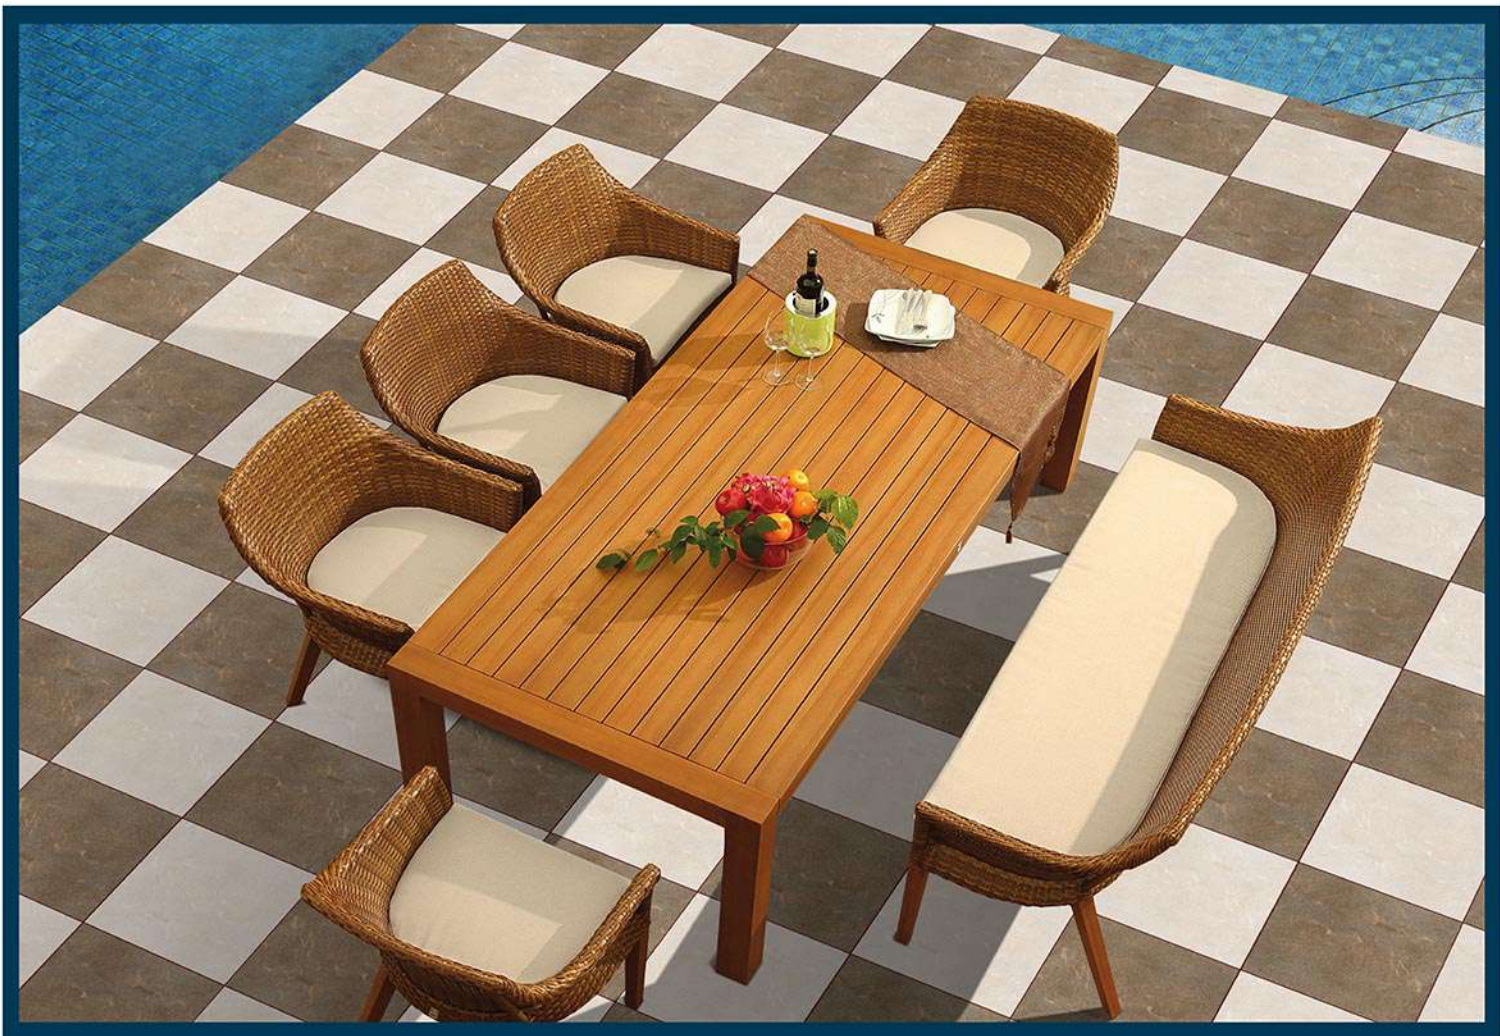

828 L

828 D

MATT
300x300mm

DIGITAL PARKING TILES

829 L

829 D

MATT
300x300mm

DIGITAL PARKING TILES