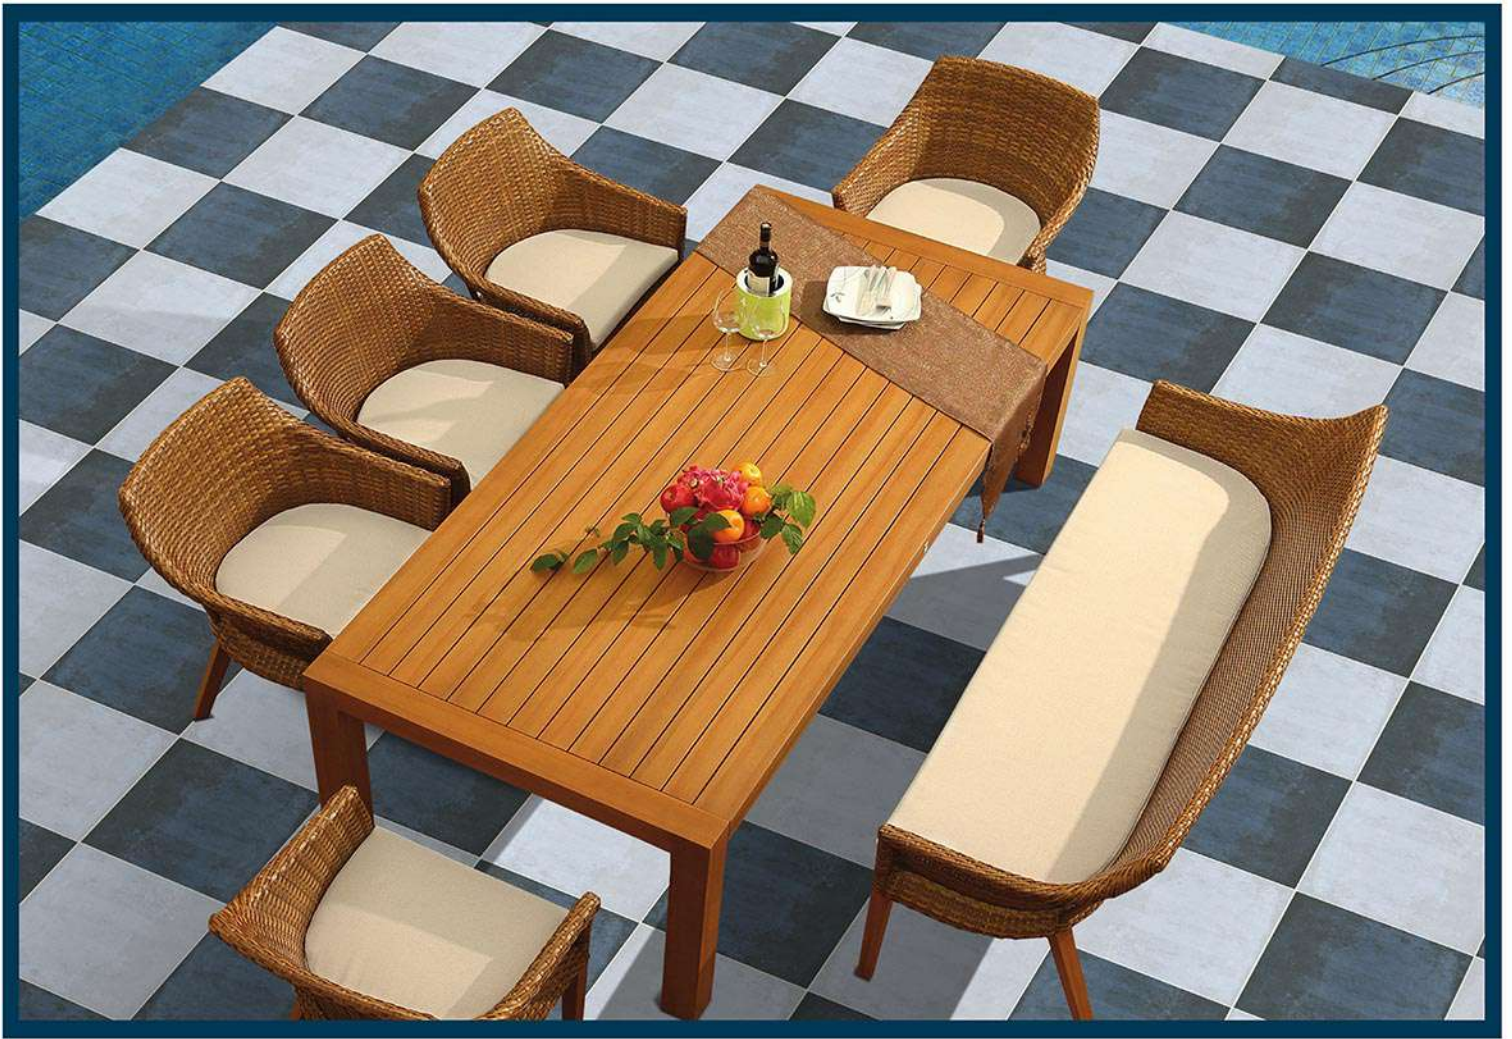

818 L

818 D

MATT
300x300mm

DIGITAL PARKING TILES

819 L

819 D

MATT
300x300mm

DIGITAL PARKING TILES