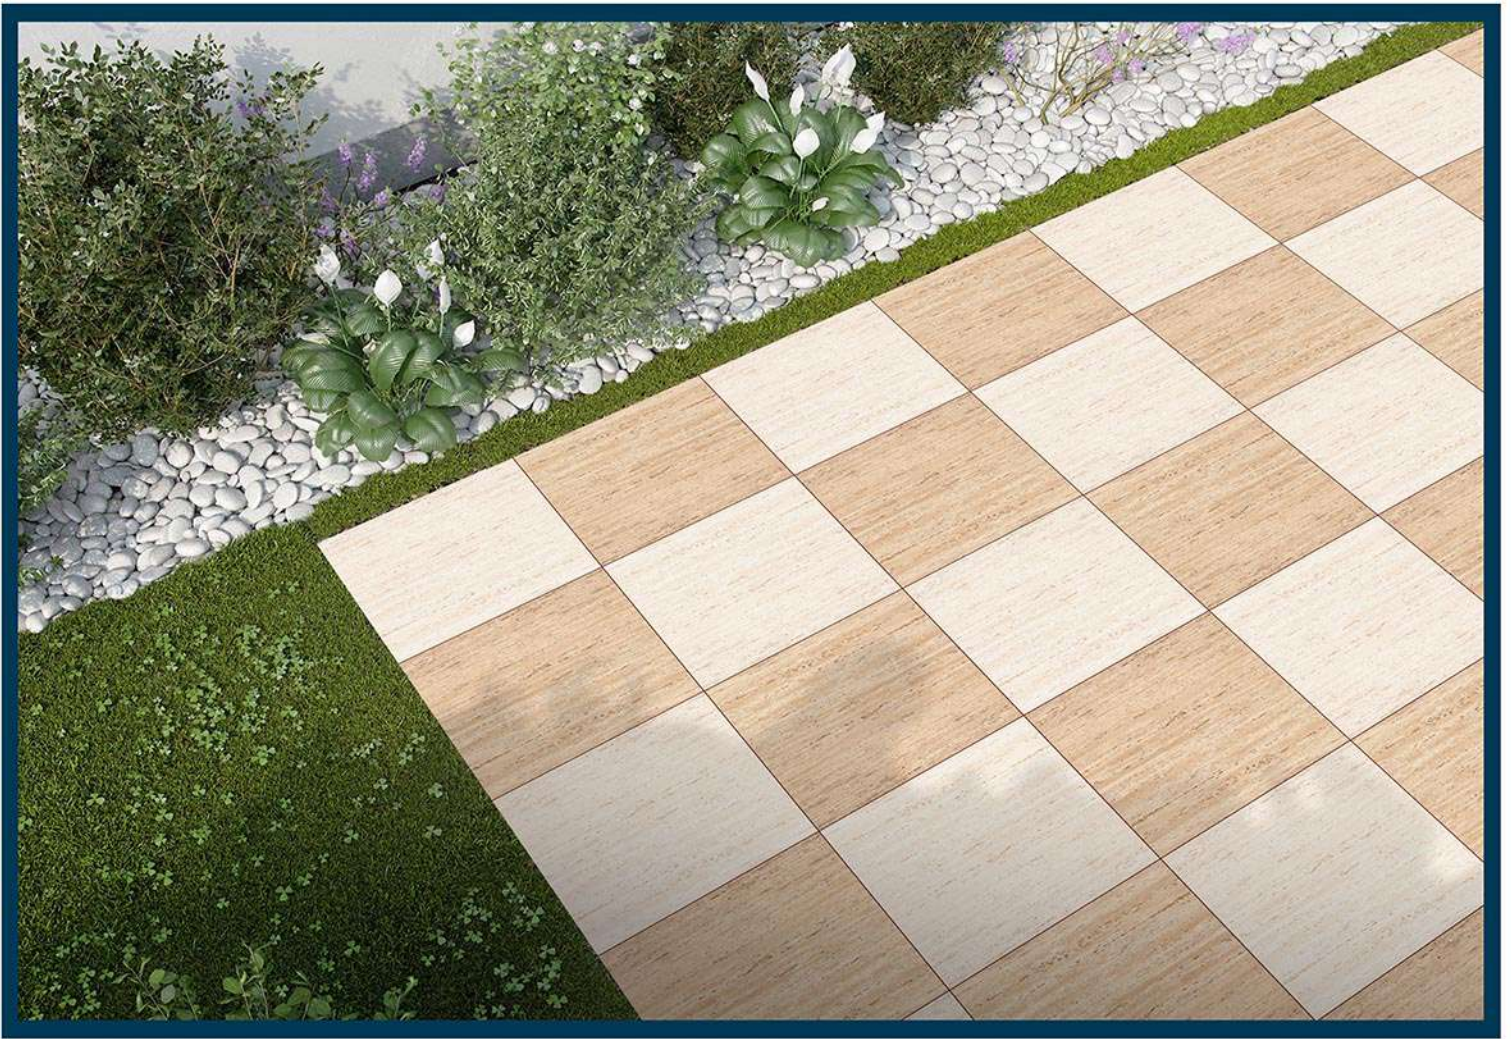

300x300mm

DIGITAL PARKING TILES

837_L

837_D