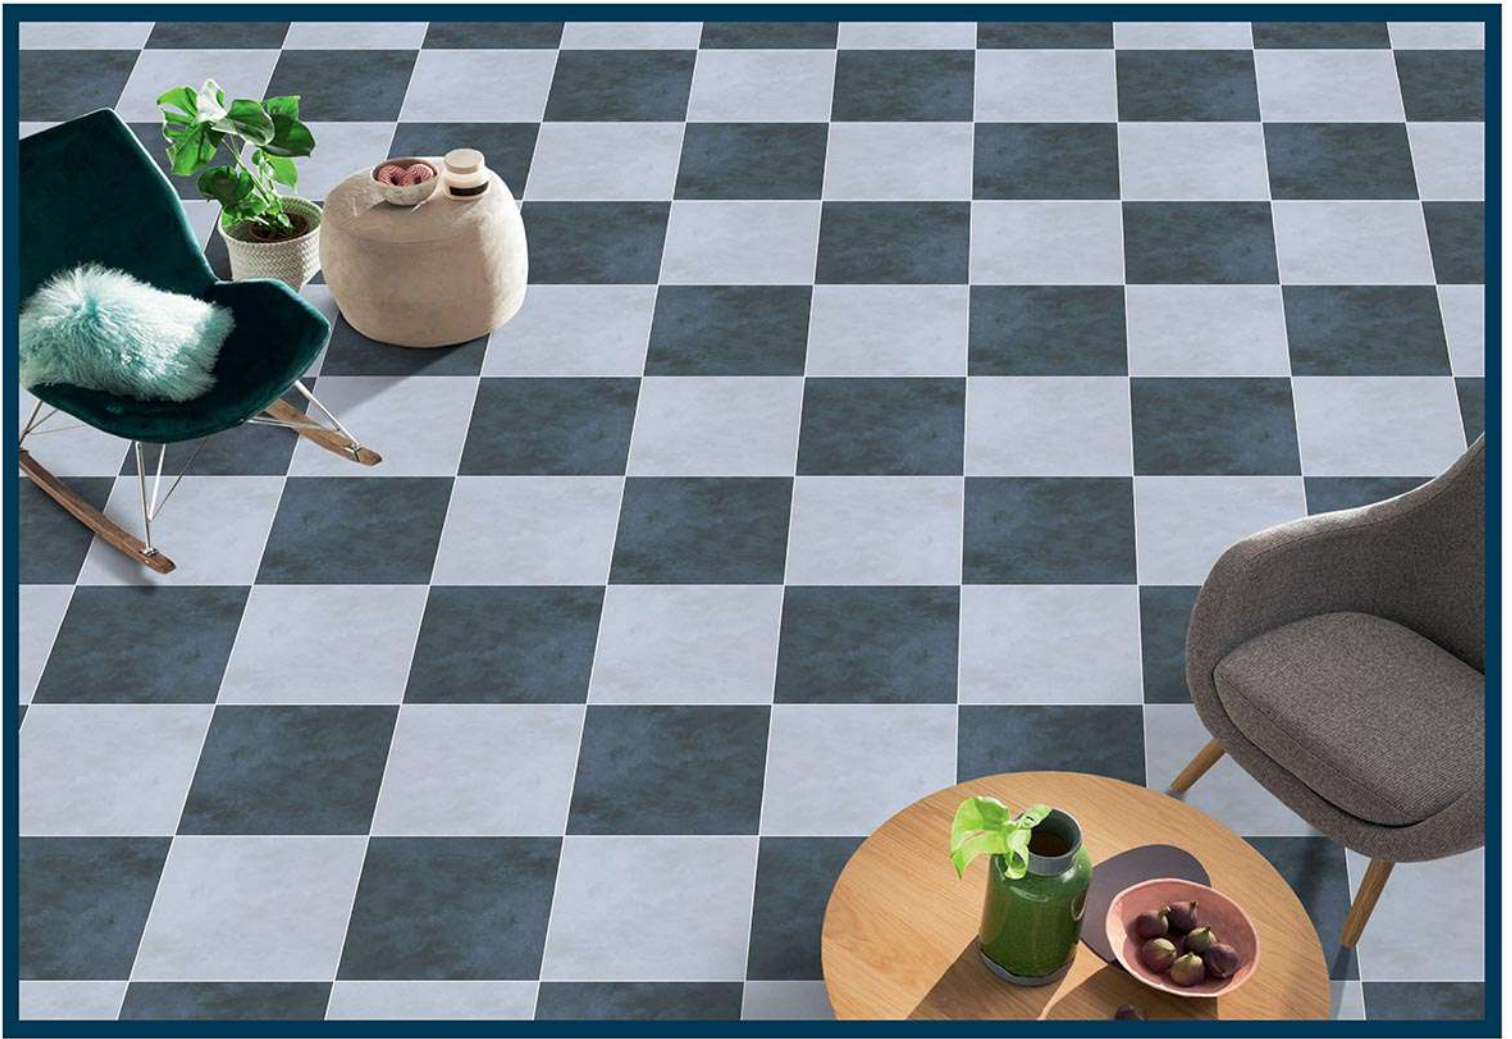

MATT
300x300mm

DIGITAL PARKING TILES

821 L

821 D