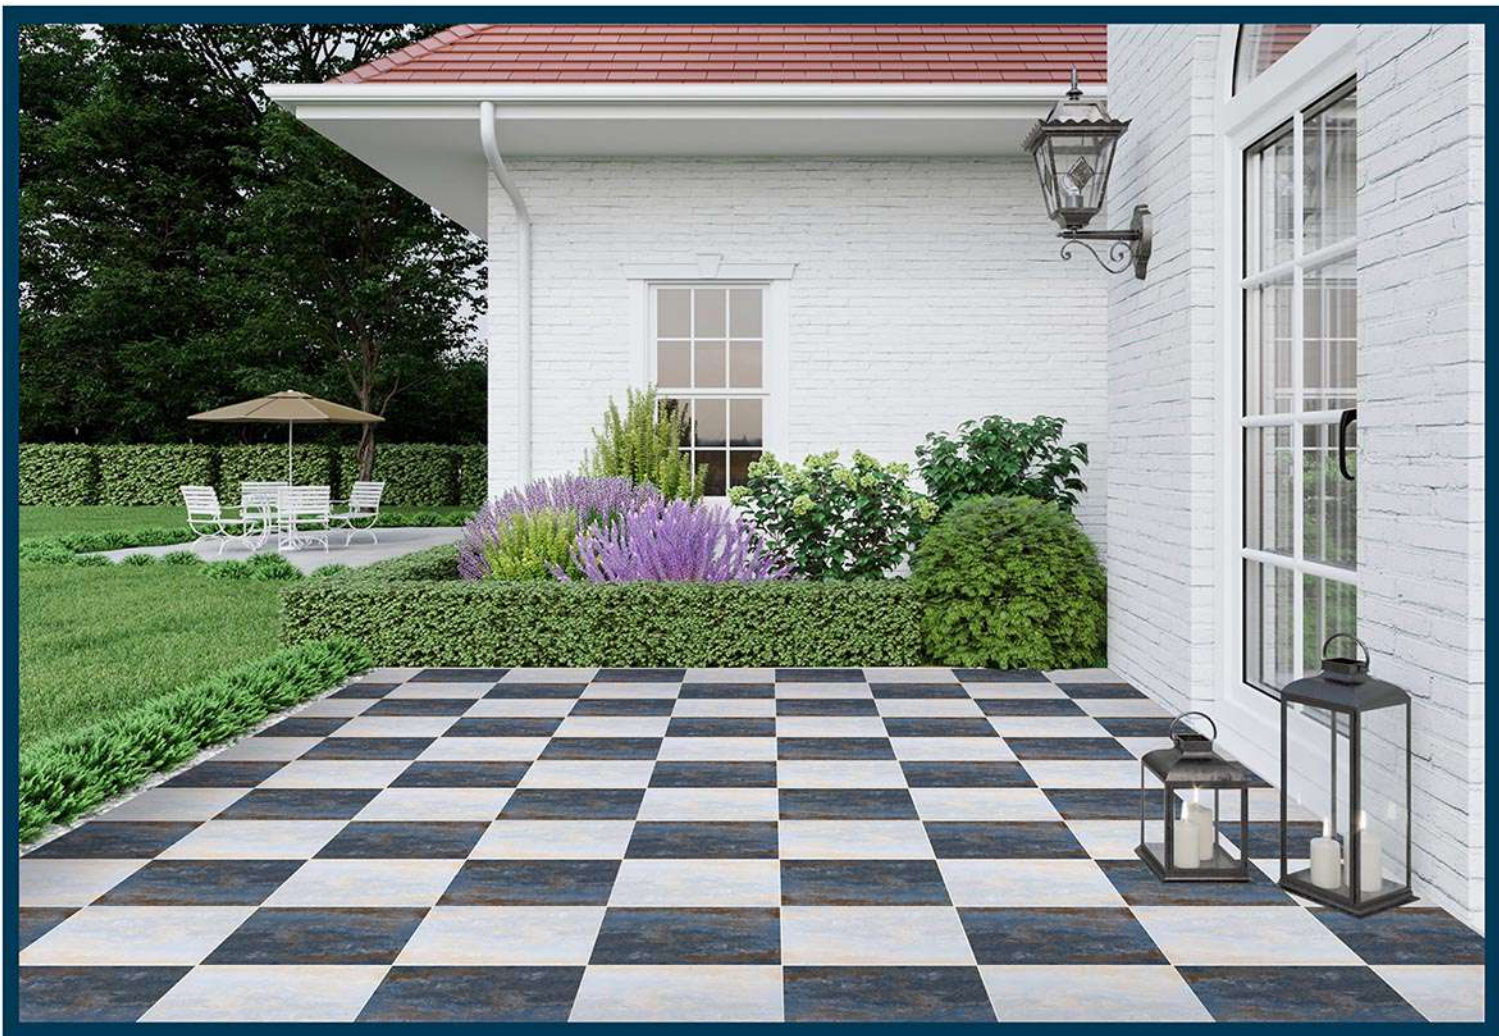

MATT
300x300mm

DIGITAL PARKING TILES

831 L

831 D