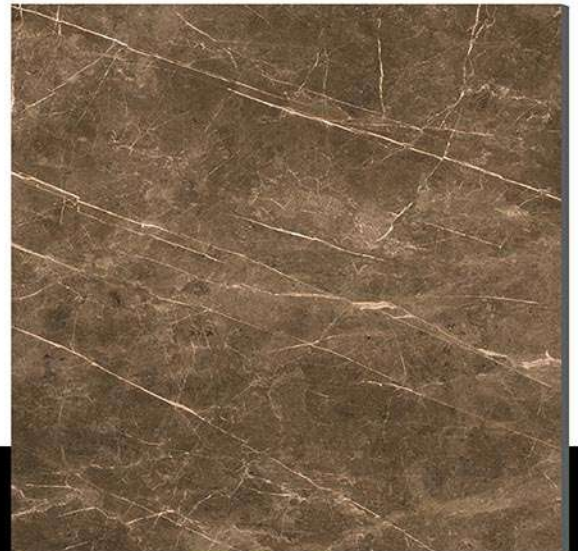

MATT
300x300mm

DIGITAL PARKING TILES

827 L

827 D