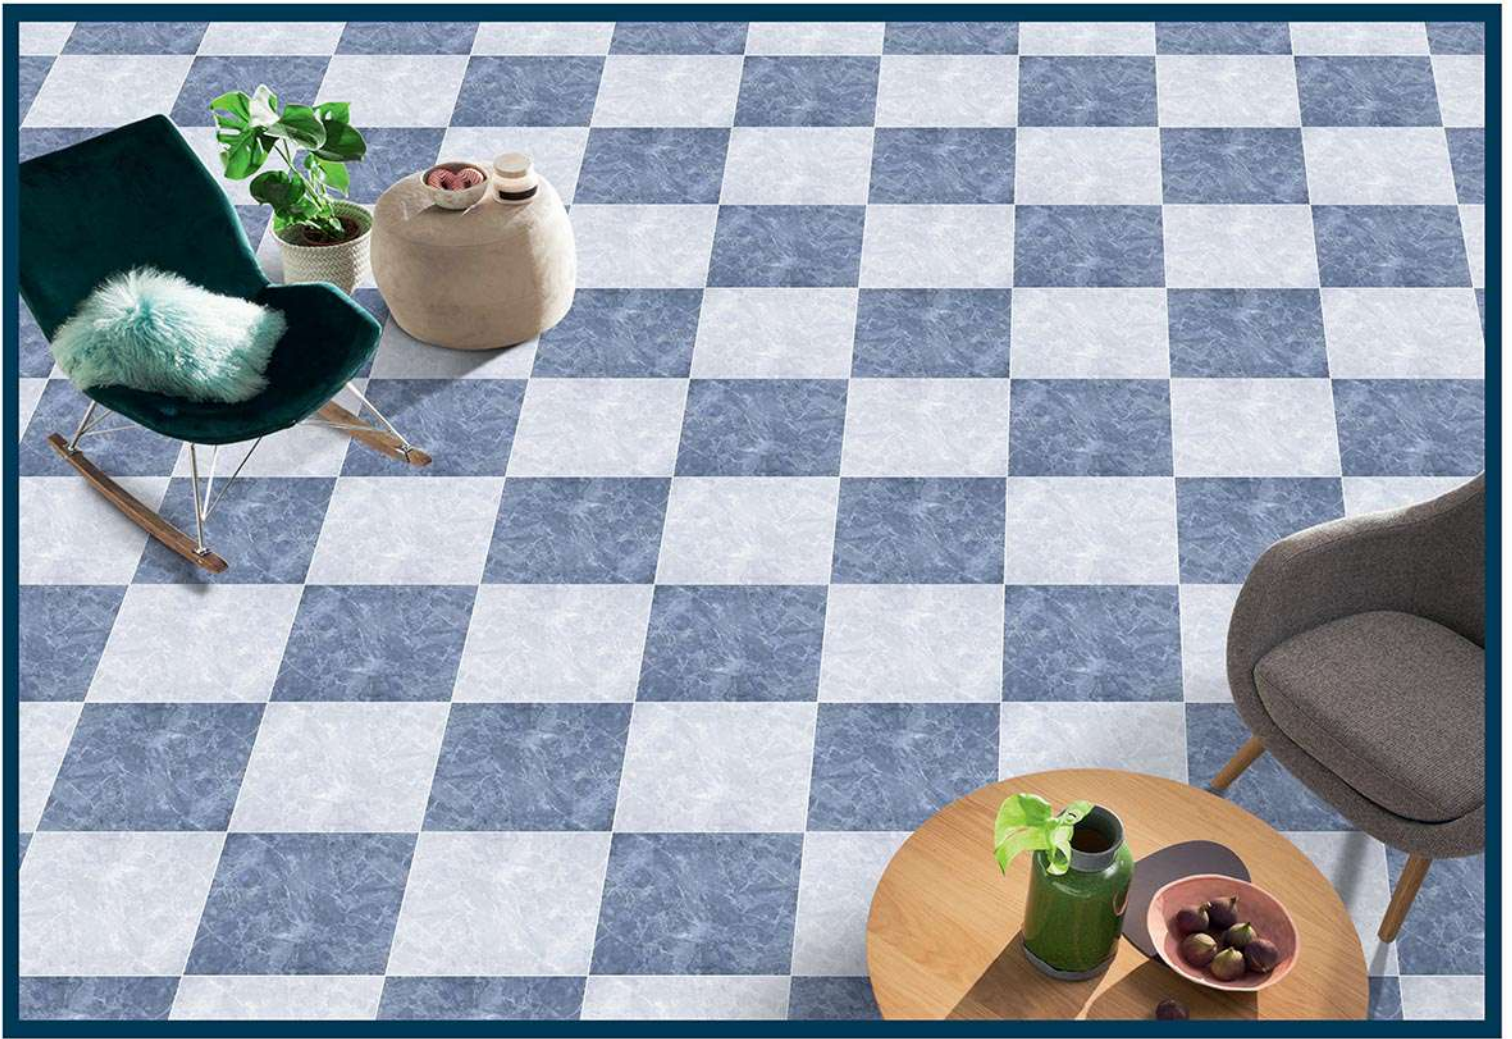

820 L

820 D

MATT
300x300mm

DIGITAL PARKING TILES

821 L

821 D

MATT
300x300mm

DIGITAL PARKING TILES