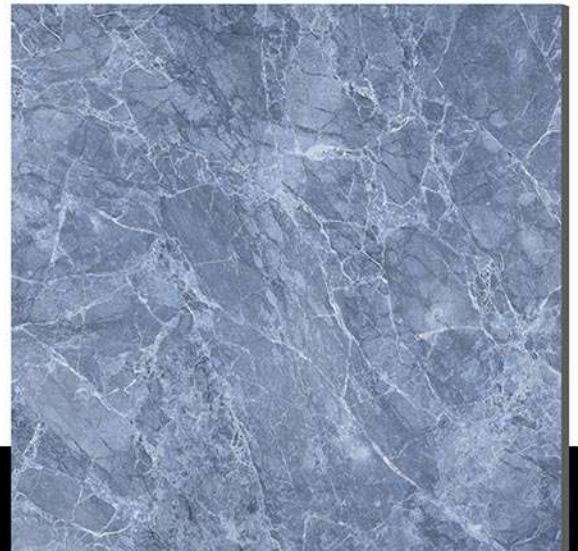

820 L

820 D

MATT
300x300mm

DIGITAL PARKING TILES

821 L

821 D

MATT
300x300mm

DIGITAL PARKING TILES