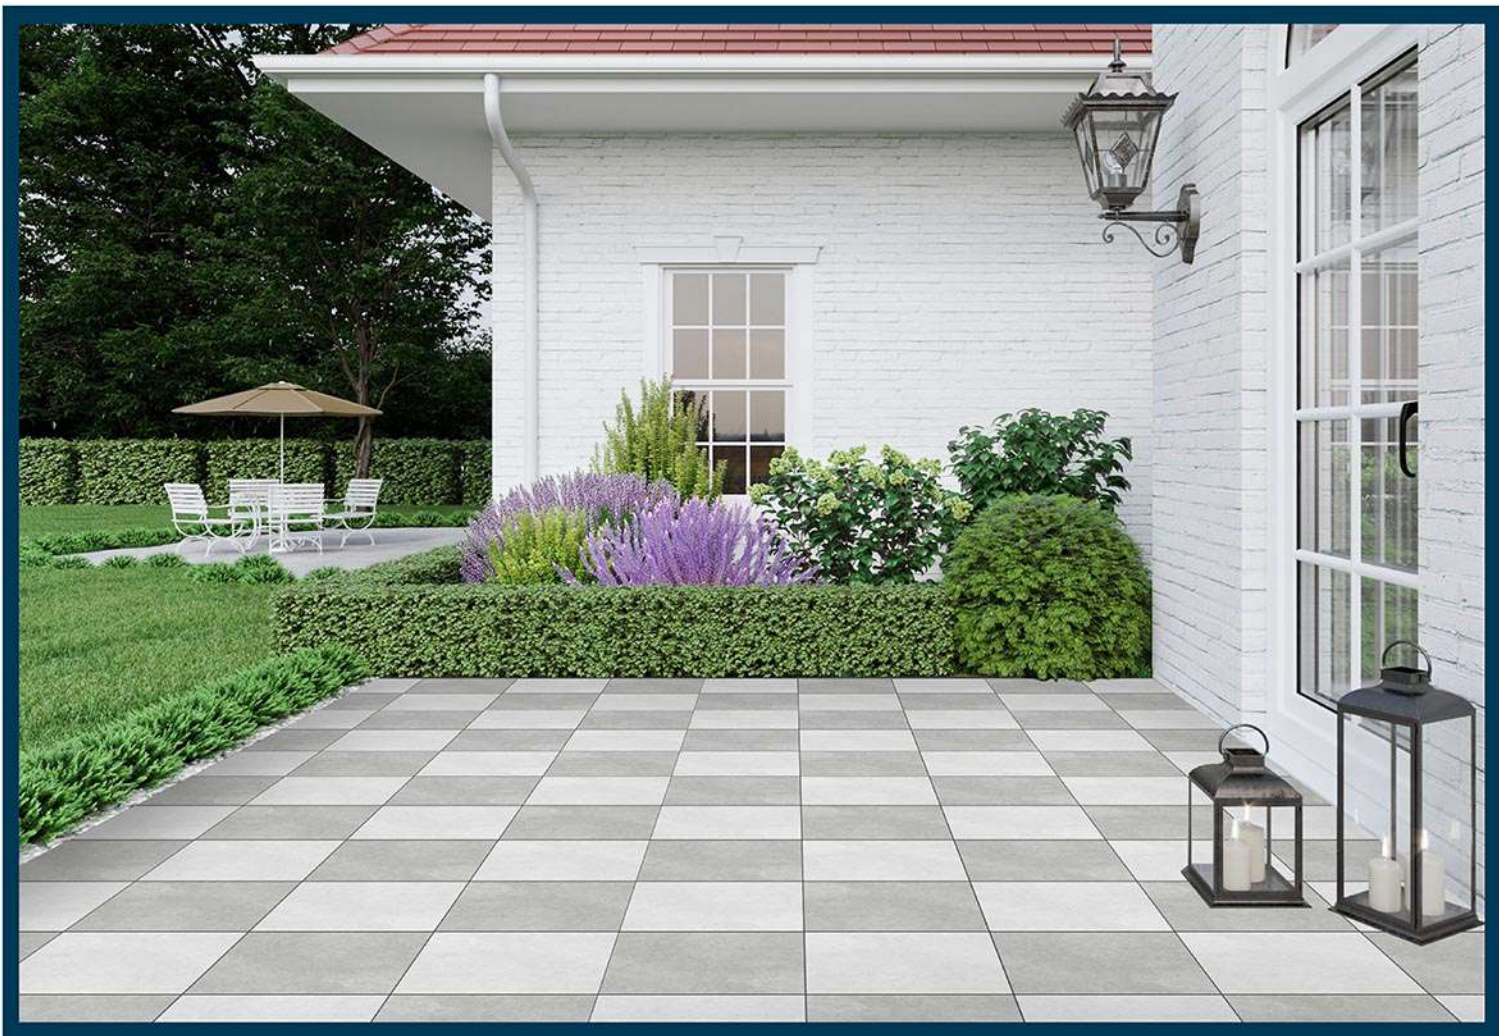

MATT
300x300mm

DIGITAL PARKING TILES

803 L

803 D