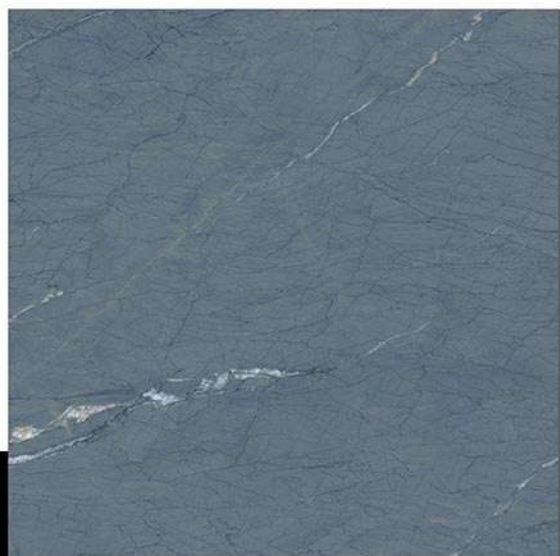

MATT
300x300mm

DIGITAL PARKING TILES

835 L

835 D