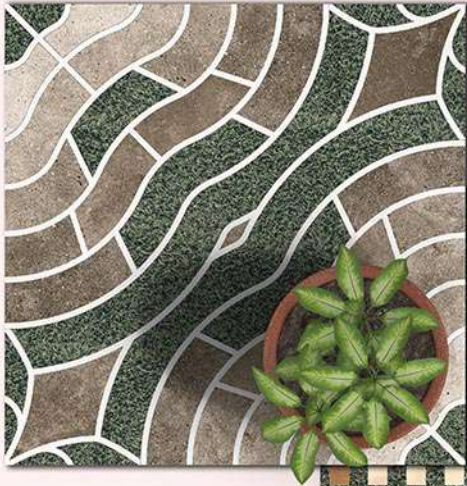

LORENA
TILES LLP

**COLLECTION
2022**

GREEN X STONE

30C^x
300MM

MATT
300x300mm

DIGITAL PARKING TILES

801 L

801 D