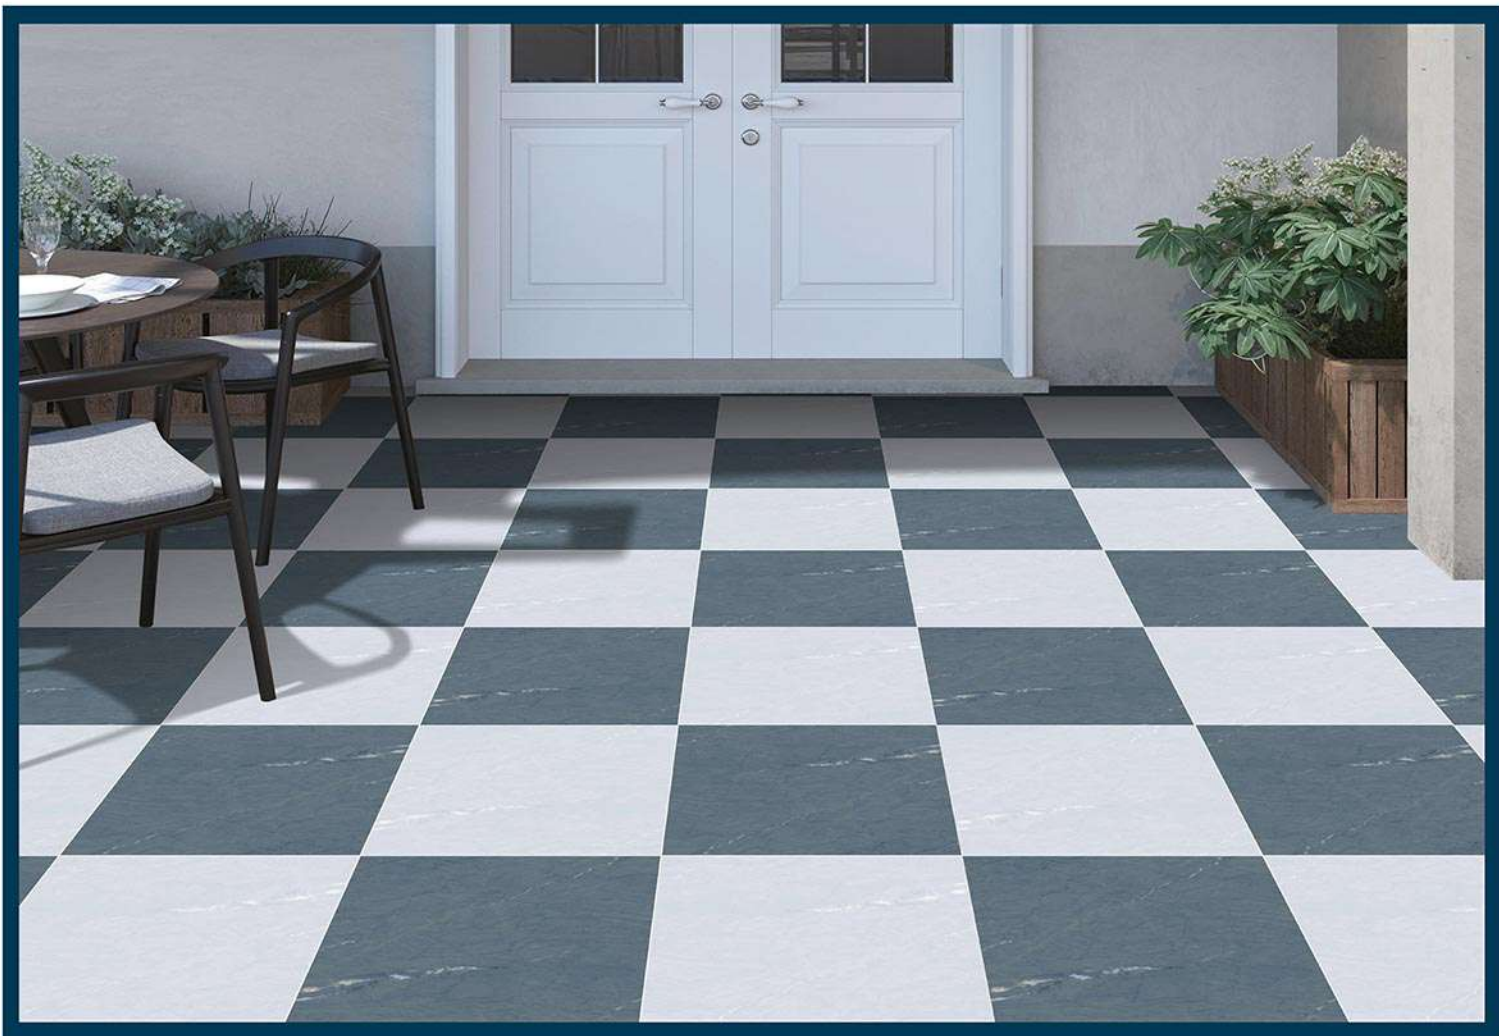

MATT
300x300mm

DIGITAL PARKING TILES

835 L

835 D