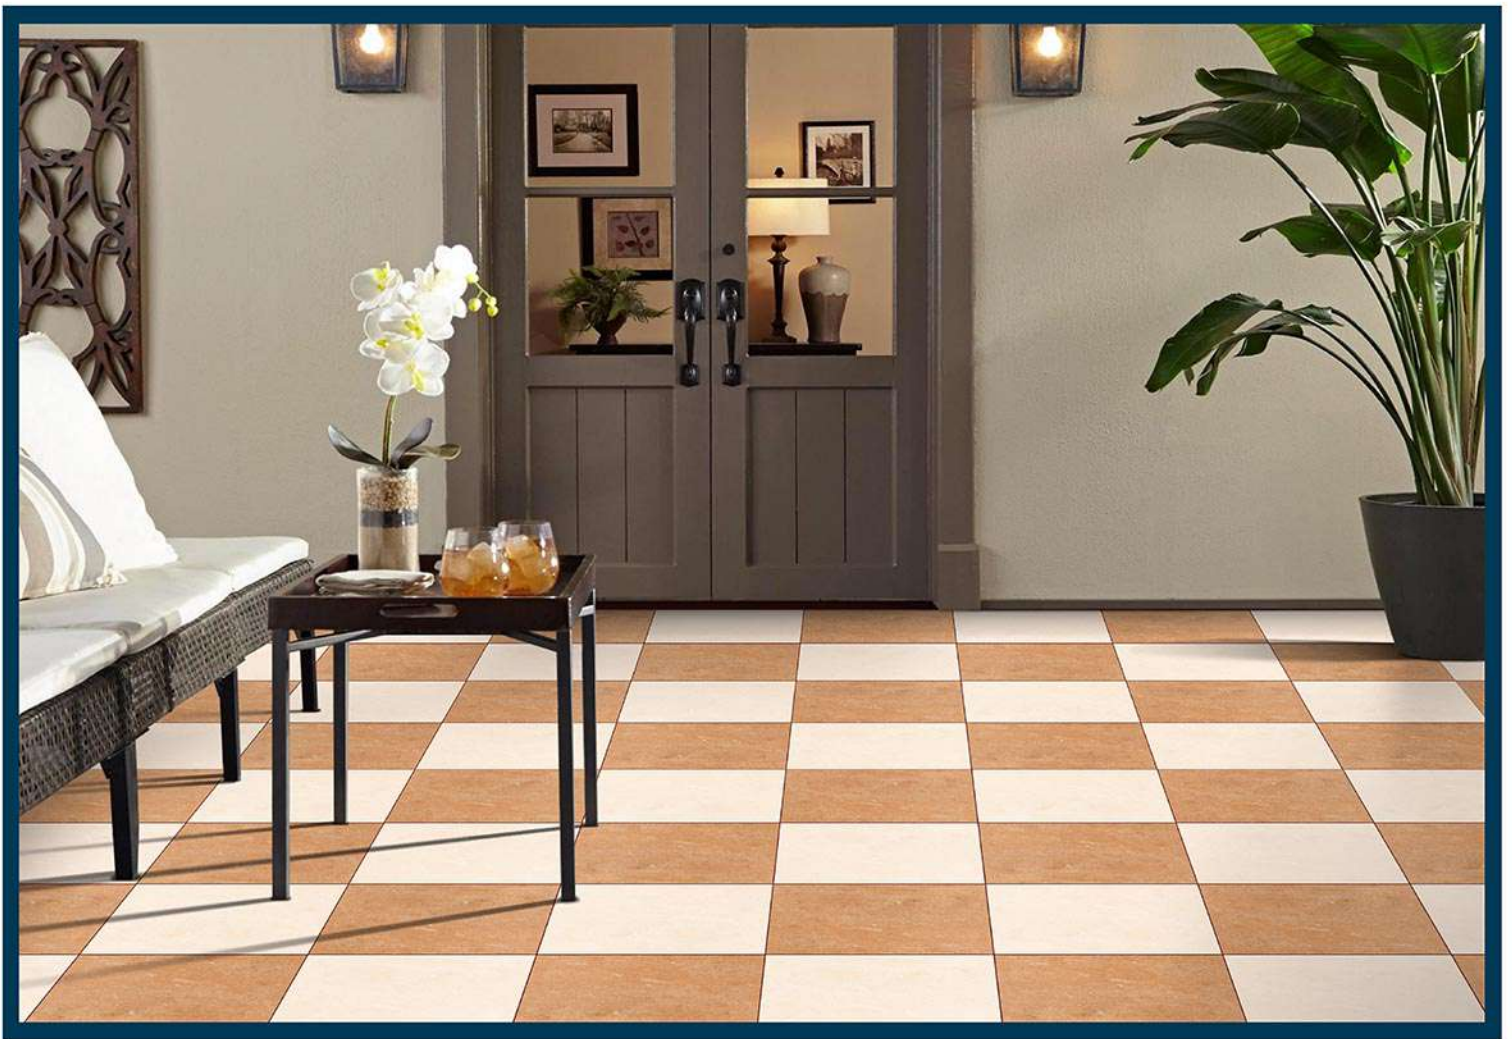

LORENA
TILES LLP

**COLLECTION
2022**

GREEN X STONE

30C^x
300MM

MATT
300x300mm

DIGITAL PARKING TILES

801 L

801 D