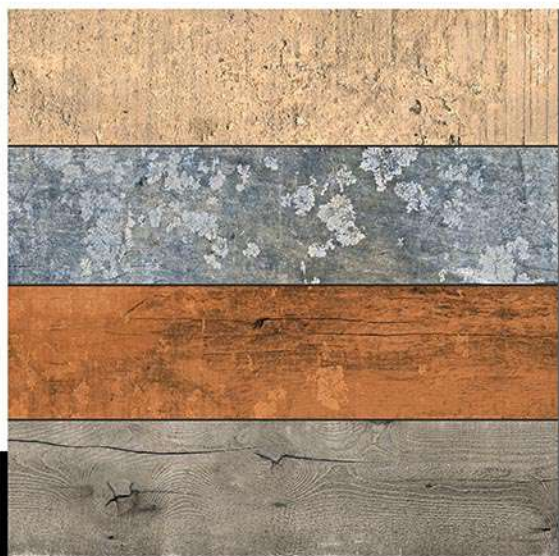

**194**

MATT  
300x300mm  
DIGITAL PARKING TILES

195

**MATT**  
**300x300mm**  
**DIGITAL PARKING TILES**

**196**

MATT  
300x300mm  
DIGITAL PARKING TILES

197

MATT  
300x300mm  
DIGITAL PARKING TILES