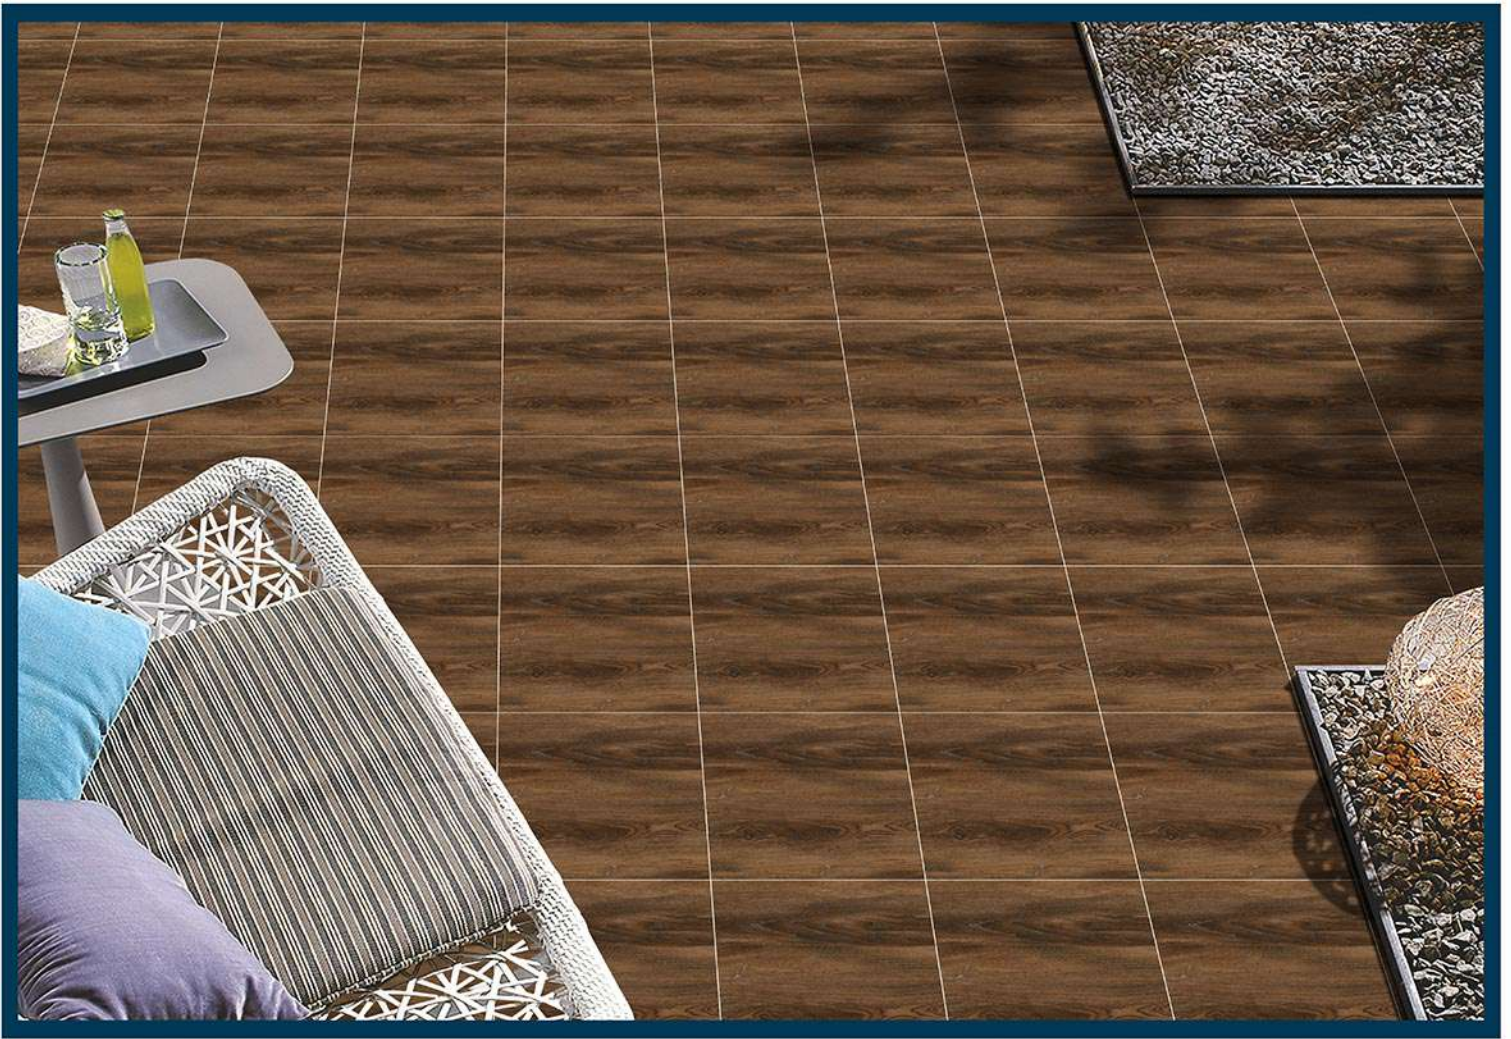

MATT
300x300mm
DIGITAL PARKING TILES

196