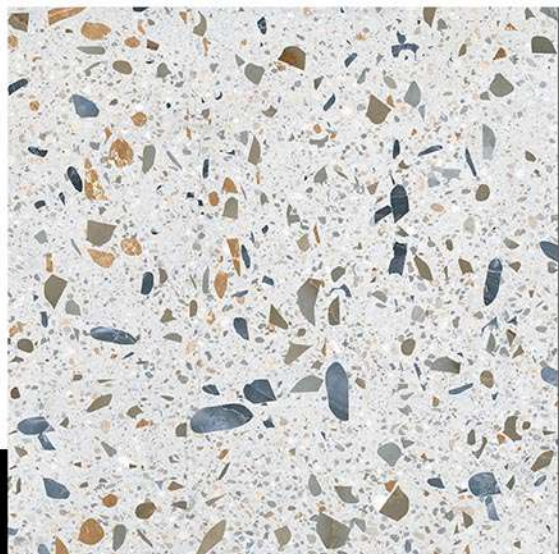

TERRAZZO

MATT
300x300mm
DIGITAL PARKING TILES

179