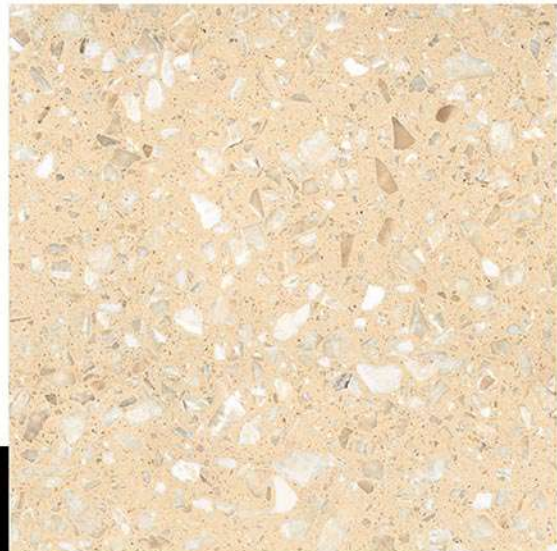

TERRAZZO

MATT  
300x300mm  
DIGITAL PARKING TILES

181

TERRAZZO

MATT  
300x300mm  
DIGITAL PARKING TILES

182

TERRAZZO

MATT  
300x300mm  
DIGITAL PARKING TILES