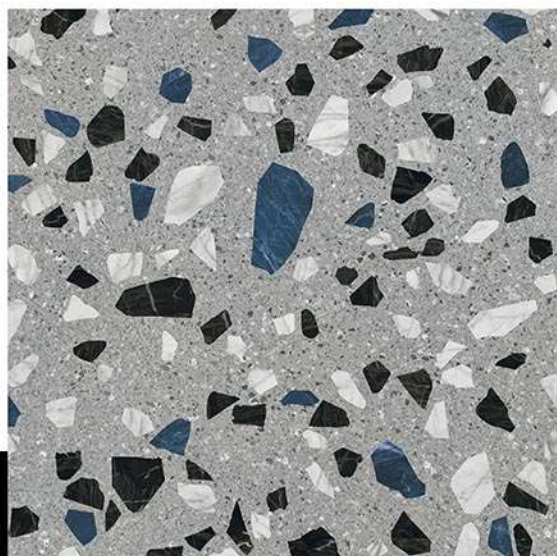

MATT  
300x300mm  
DIGITAL PARKING TILES

186

TERRAZZO

MATT  
300x300mm  
DIGITAL PARKING TILES

187

TERRAZZO

MATT  
300x300mm  
DIGITAL PARKING TILES

188