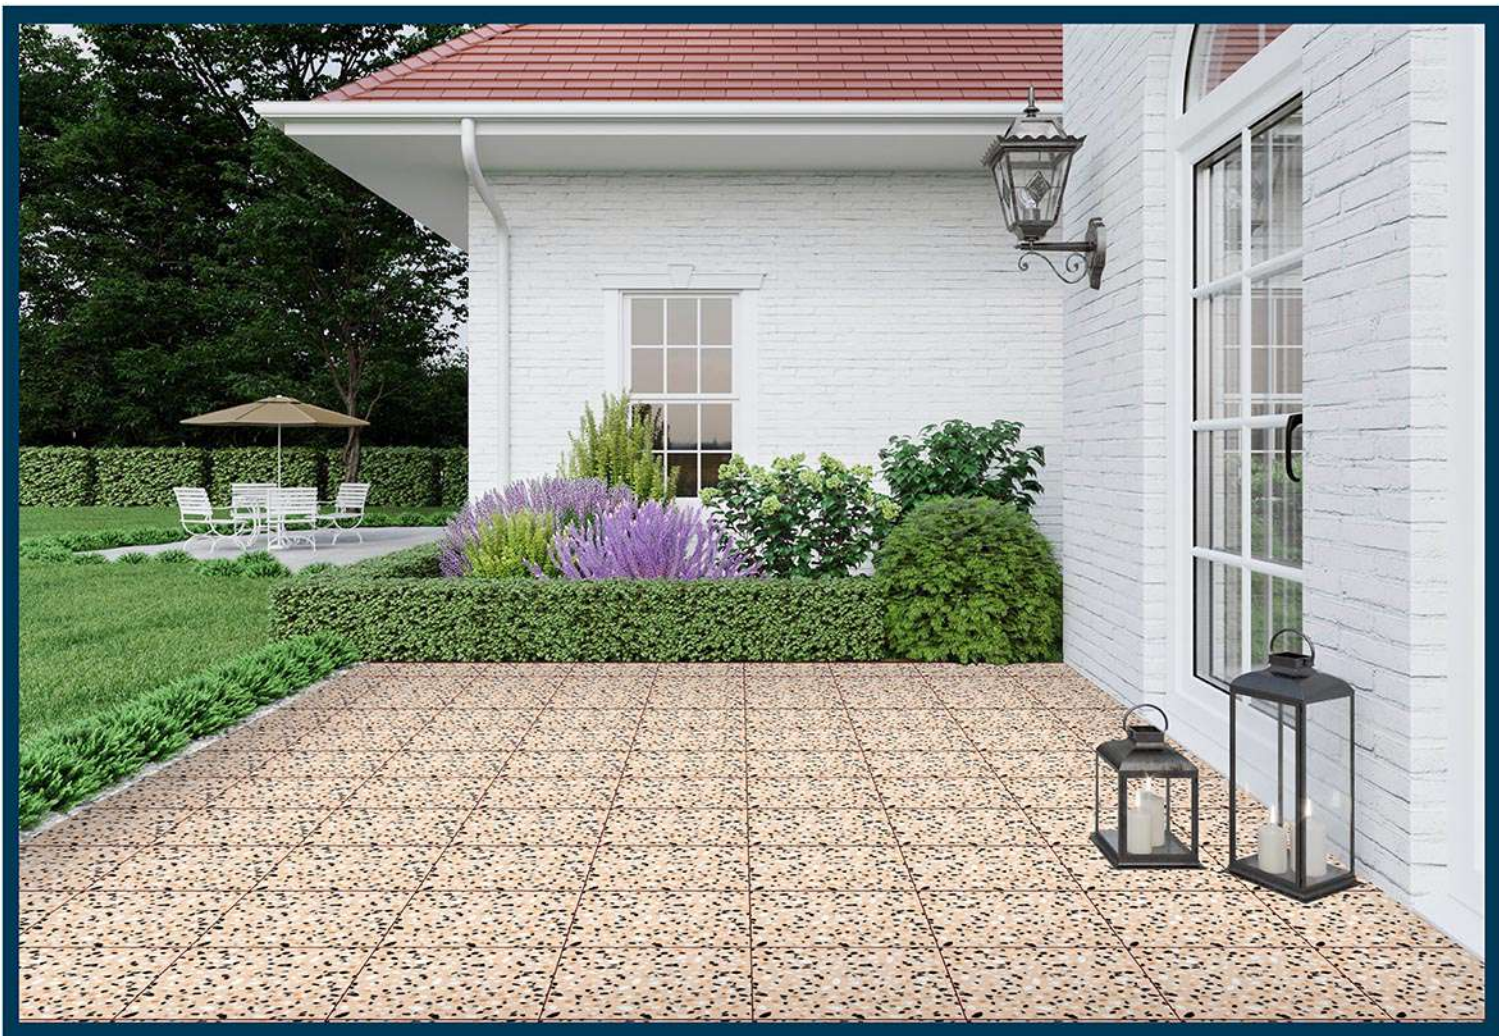

183

TERRAZZO

MATT  
300x300mm  
DIGITAL PARKING TILES

184

TERRAZZO

MATT  
300x300mm  
DIGITAL PARKING TILES

185

TERRAZZO