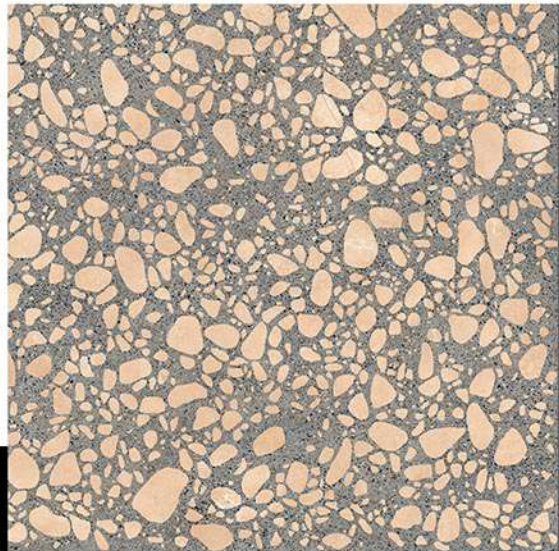

TERRAZZO

MATT  
300x300mm  
DIGITAL PARKING TILES

189

TERRAZZO

MATT  
300x300mm  
DIGITAL PARKING TILES

190

TERRAZZO

MATT  
300x300mm  
DIGITAL PARKING TILES