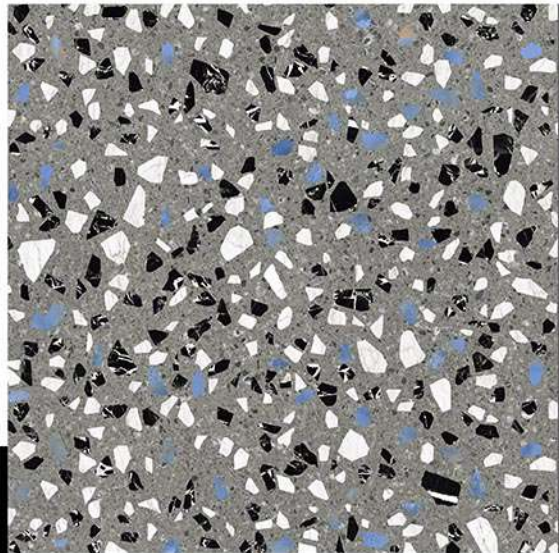

183

TERRAZZO

MATT  
300x300mm  
DIGITAL PARKING TILES

184

TERRAZZO

MATT  
300x300mm  
DIGITAL PARKING TILES

185

TERRAZZO