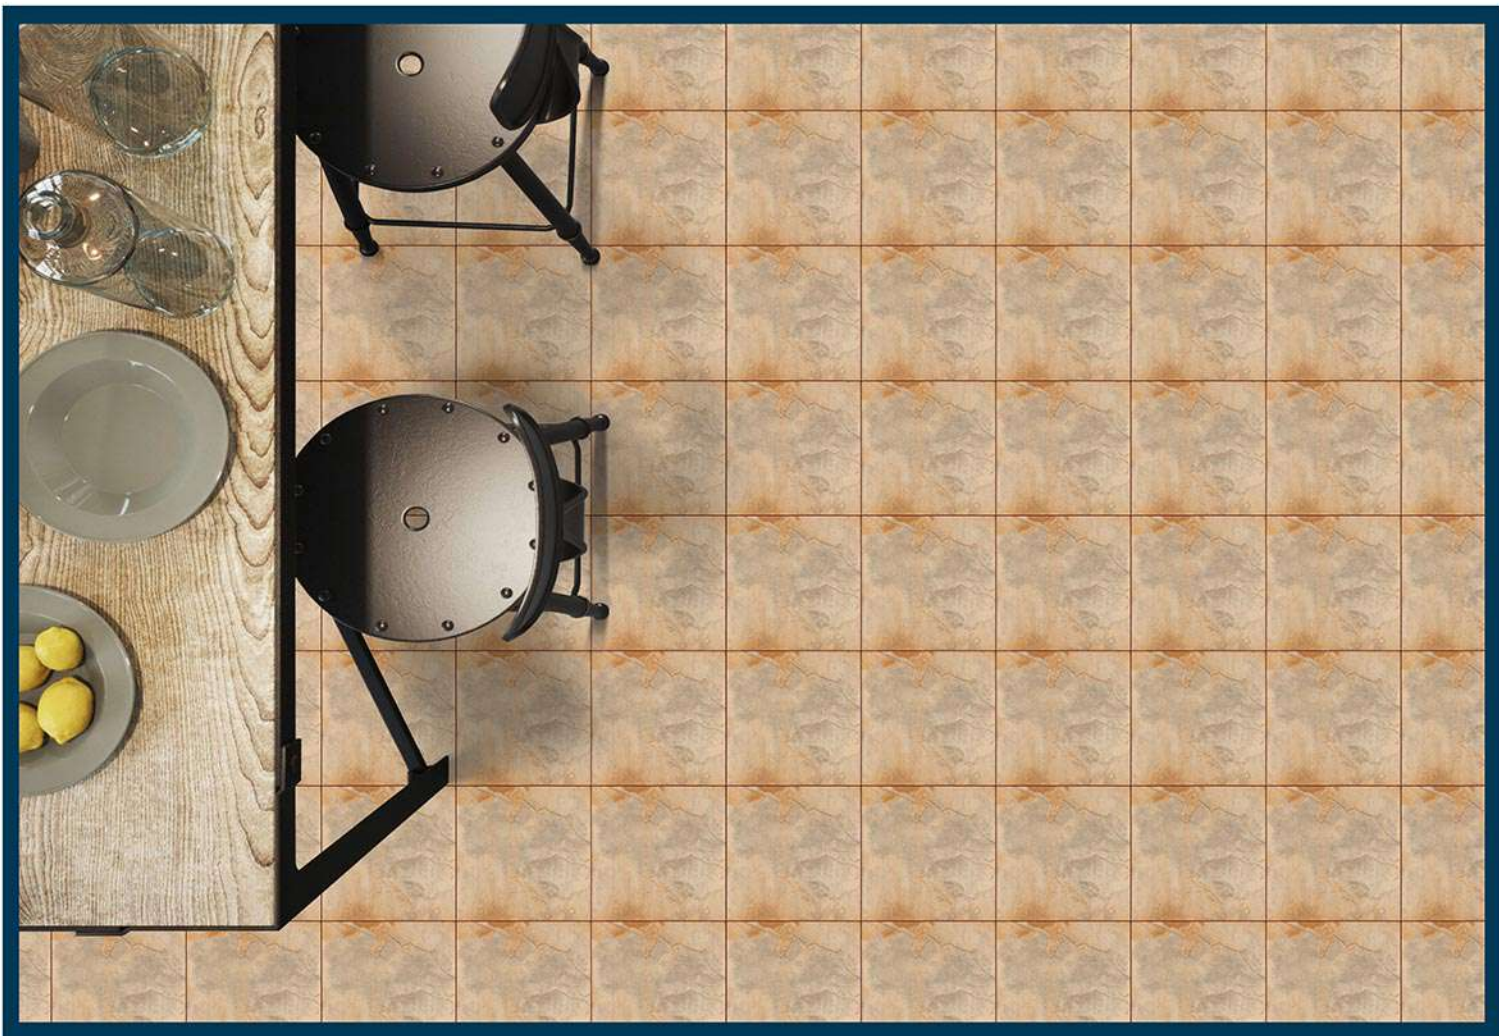

MATT
300x300mm
DIGITAL PARKING TILES

204