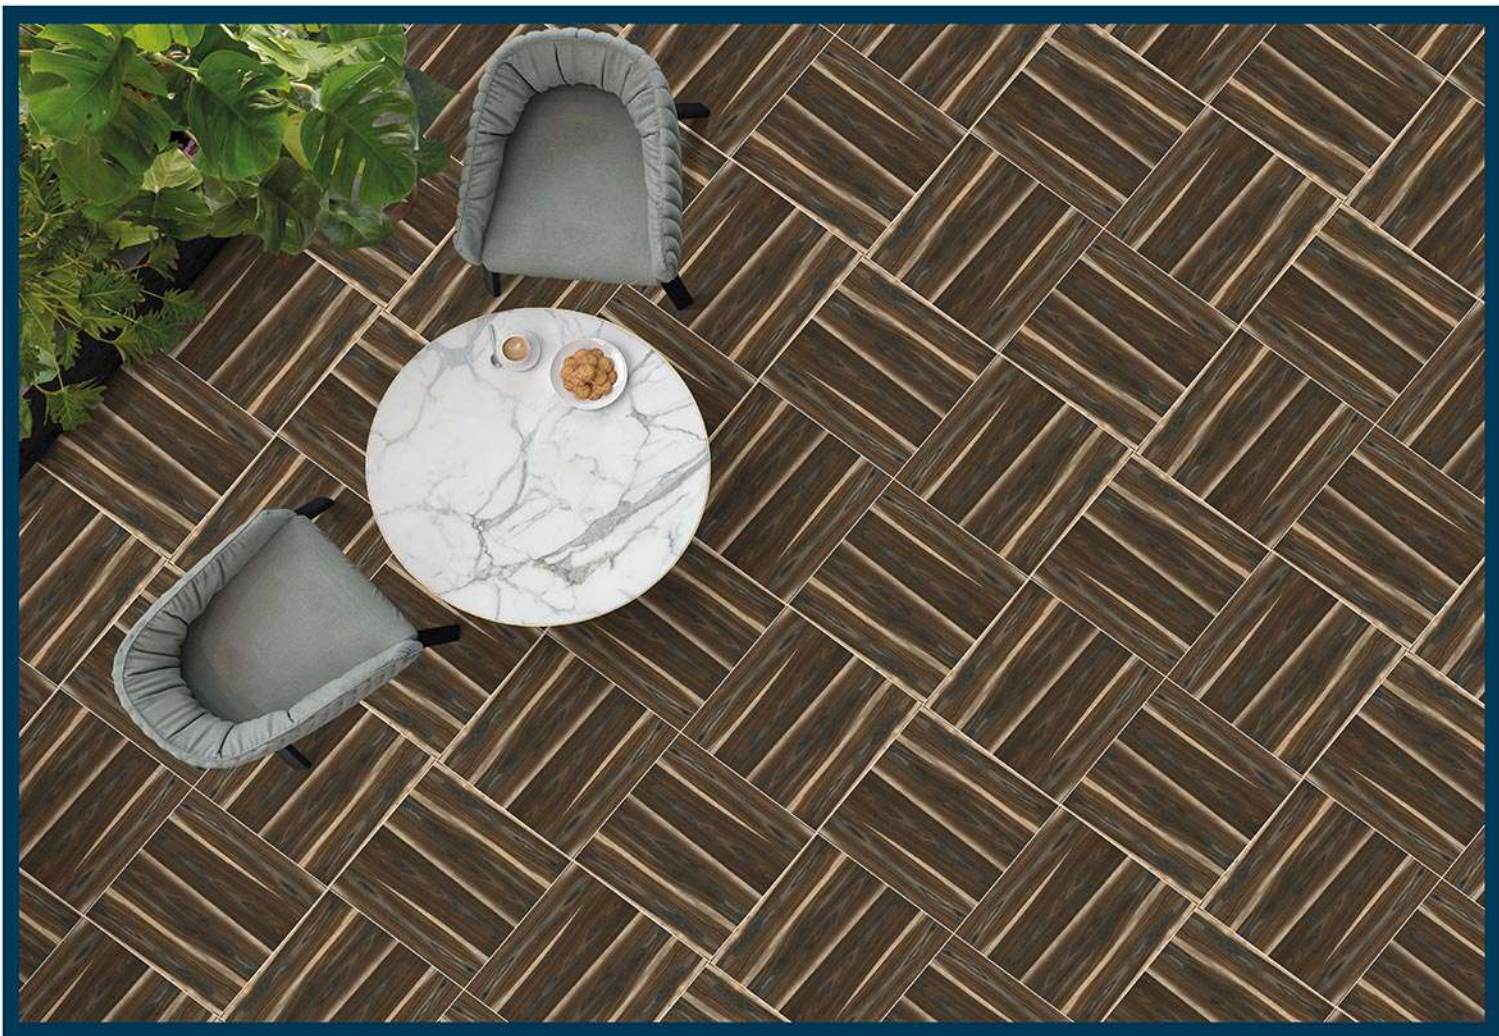

MATT
300x300mm
DIGITAL PARKING TILES

195