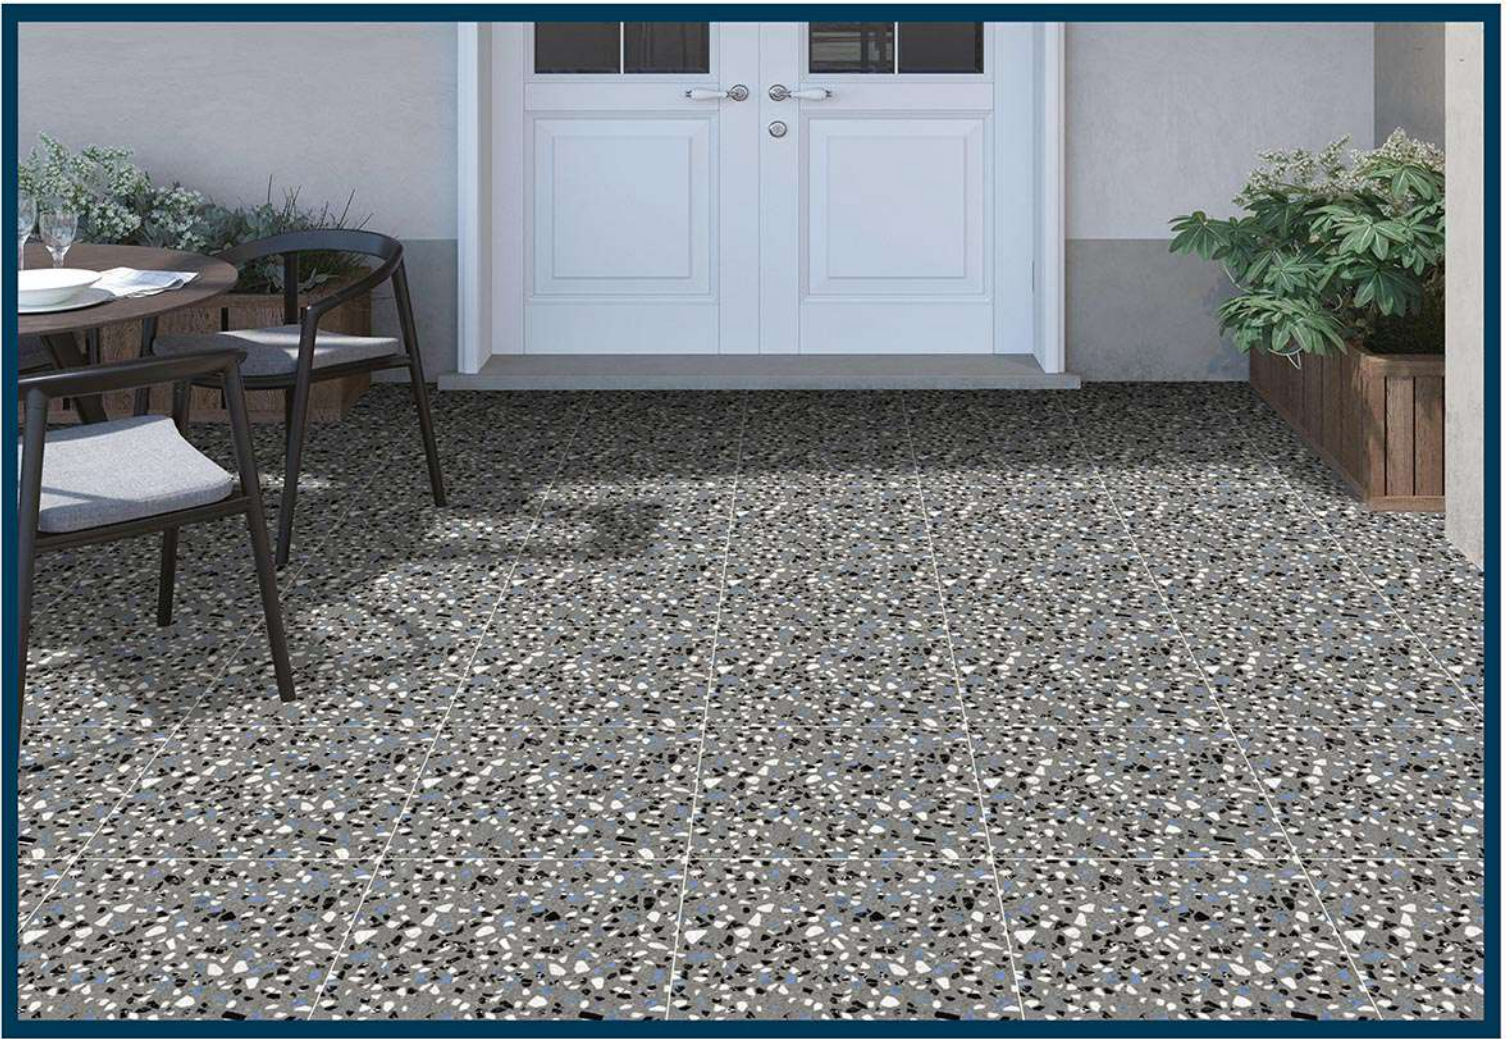

183

TERRAZZO

MATT  
300x300mm  
DIGITAL PARKING TILES

184

TERRAZZO

MATT  
300x300mm  
DIGITAL PARKING TILES

185

TERRAZZO